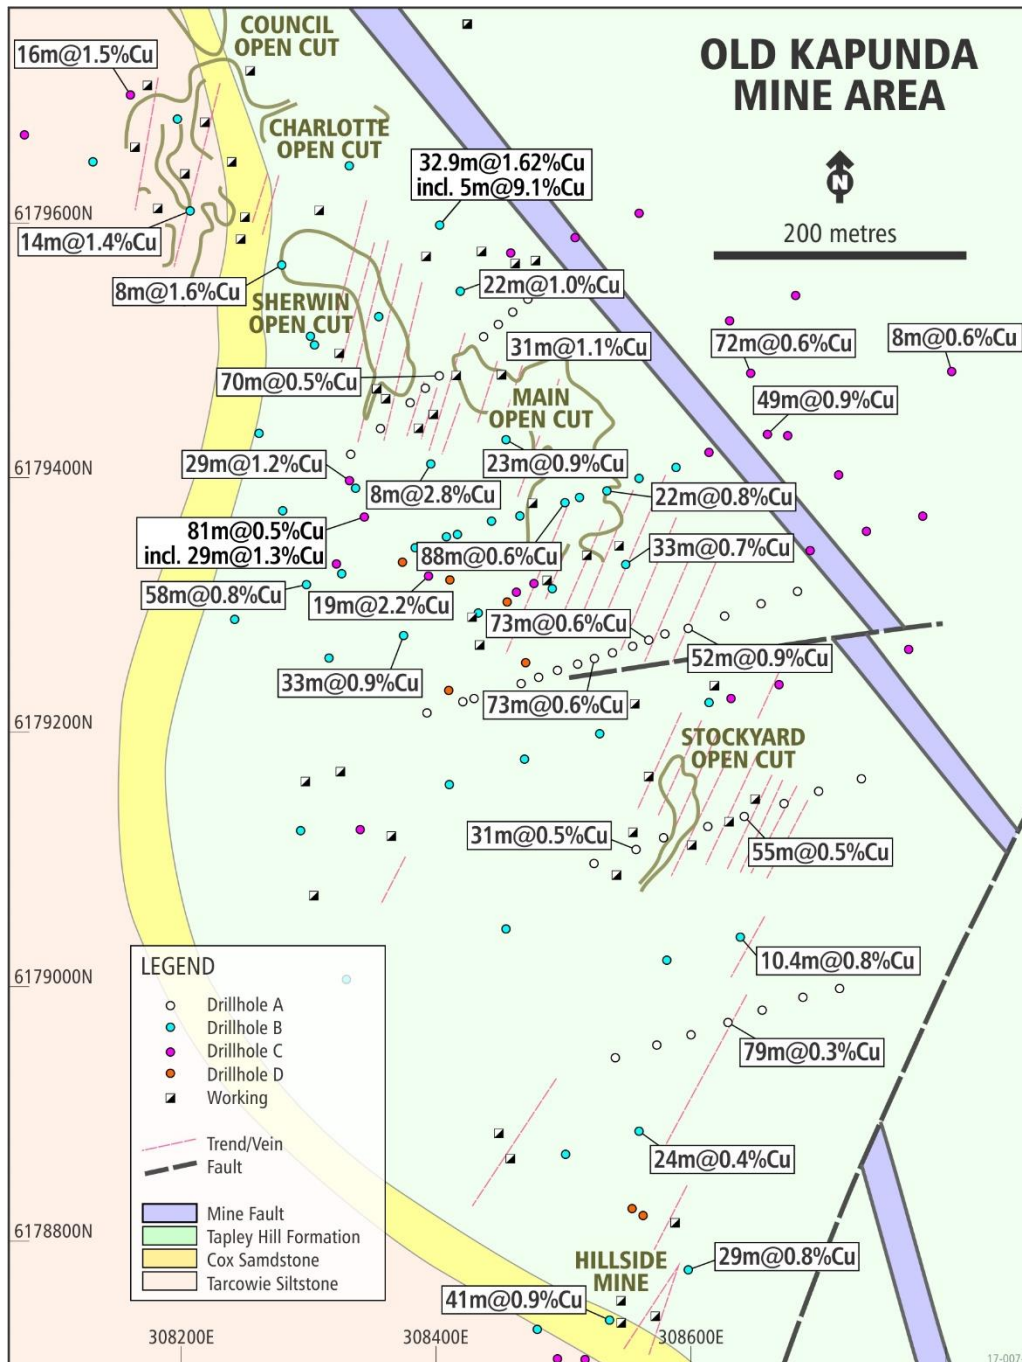

Figure 1. Kapunda Location Map

Figure 2: Old Kapunda Mine Area – “Copper Range Limited Progress Report 14 December 2007”

Figure 3: Old Kapunda Mine Area cross section 8300N "Copper Range Limited Progress Report 14 December 2007"

Figure 4. Schematic of Insitu Recovery process