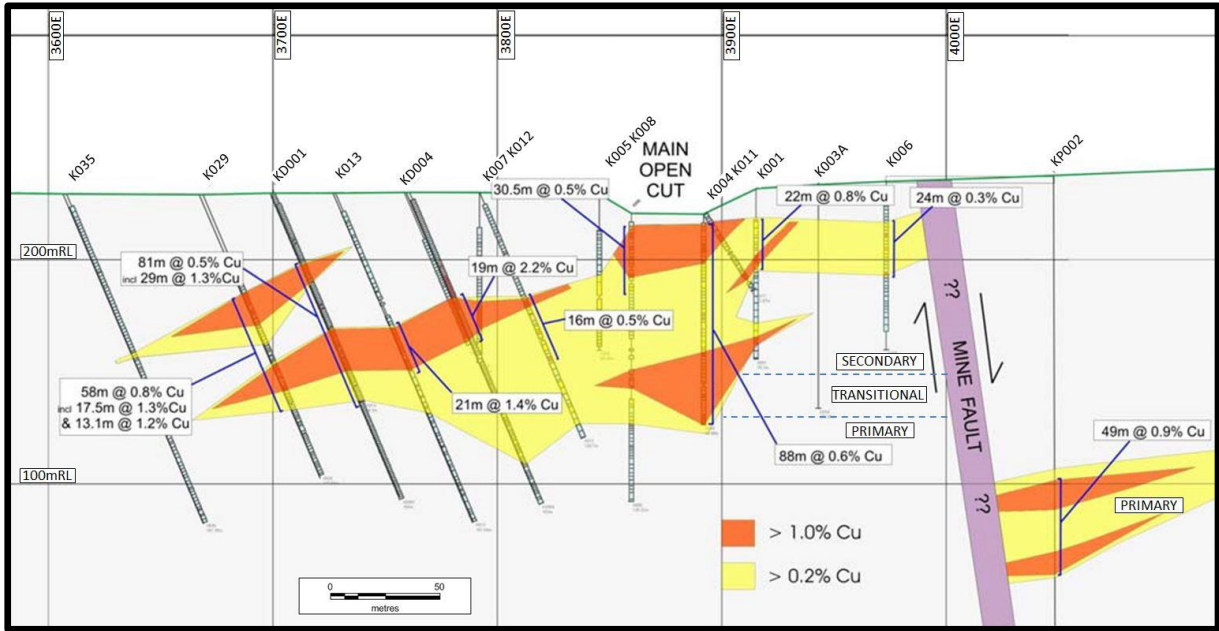

Figure 1. Kapunda Location Map

Figure 2: Old Kapunda Mine Area – “Copper Range Limited Progress Report 14 December 2007”

Figure 3: Old Kapunda Mine Area cross section 8300N "Copper Range Limited Progress Report 14 December 2007"

Figure 4. Schematic of Insitu Recovery process