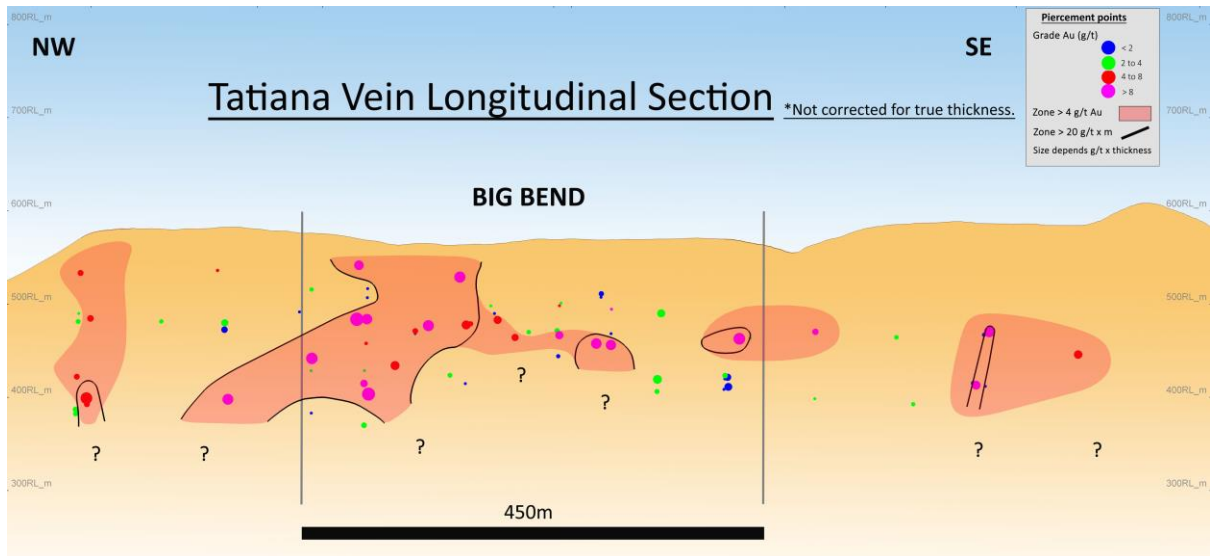

Figure 1 Map of Mestiza Vein Set Showing Four Main Veins

Green line in Figure 1 above is the section shown in Figure 2

Figure 2 Cross section 2050 of Tatiana Vein

Note: The pink line in Figure 2 above represents the Tatiana Vein at Cross Section 2050

Figure 3 Long Section of Tatiana Indicating a High Grade Ore Shoot

Figure 4 Location of the seven resources that comprise the La India Project