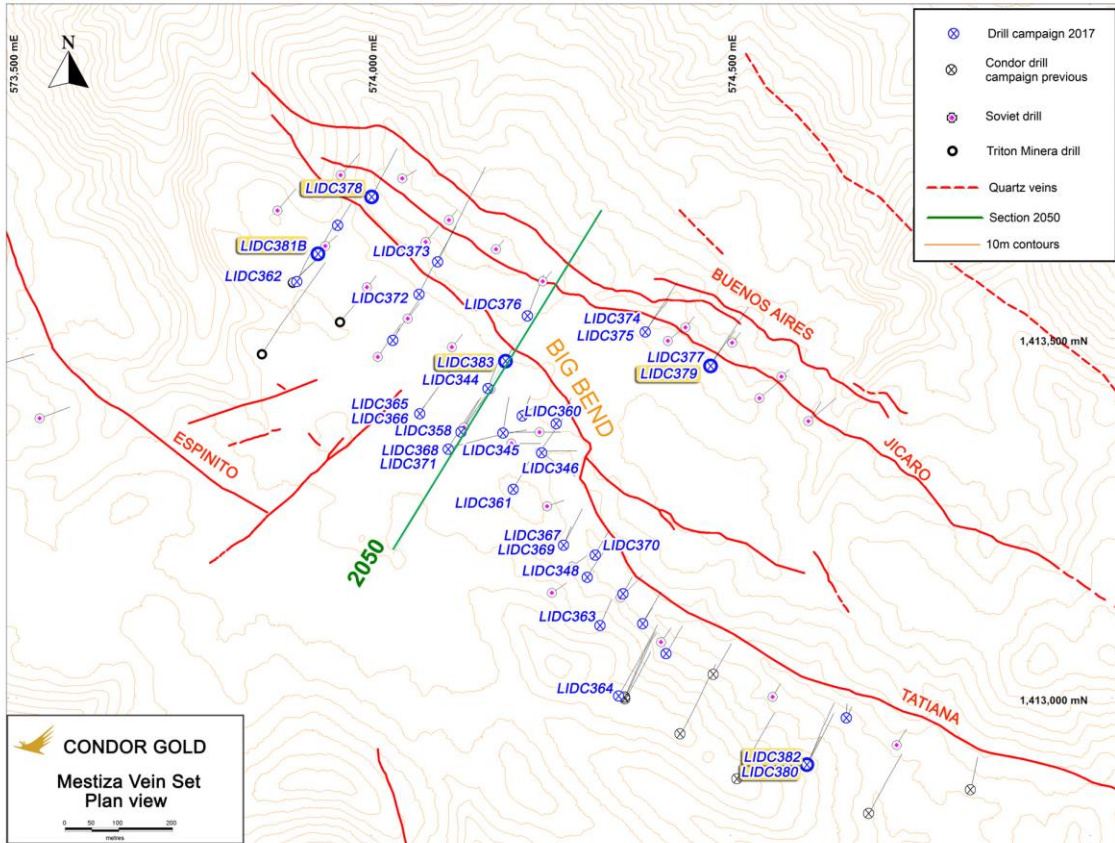

Figure 1 Map of Mestiza Vein Set Showing Four Main Veins

Green line in Figure 1 above is the section shown in Figure 2

Figure 2 Cross section 2050 of Tatiana Vein

Note: The pink line in Figure 2 above represents the Tatiana Vein at Cross Section 2050

Figure 3 Long Section of Tatiana Indicating a High Grade Ore Shoot

Figure 4 Location of the seven resources that comprise the La India Project