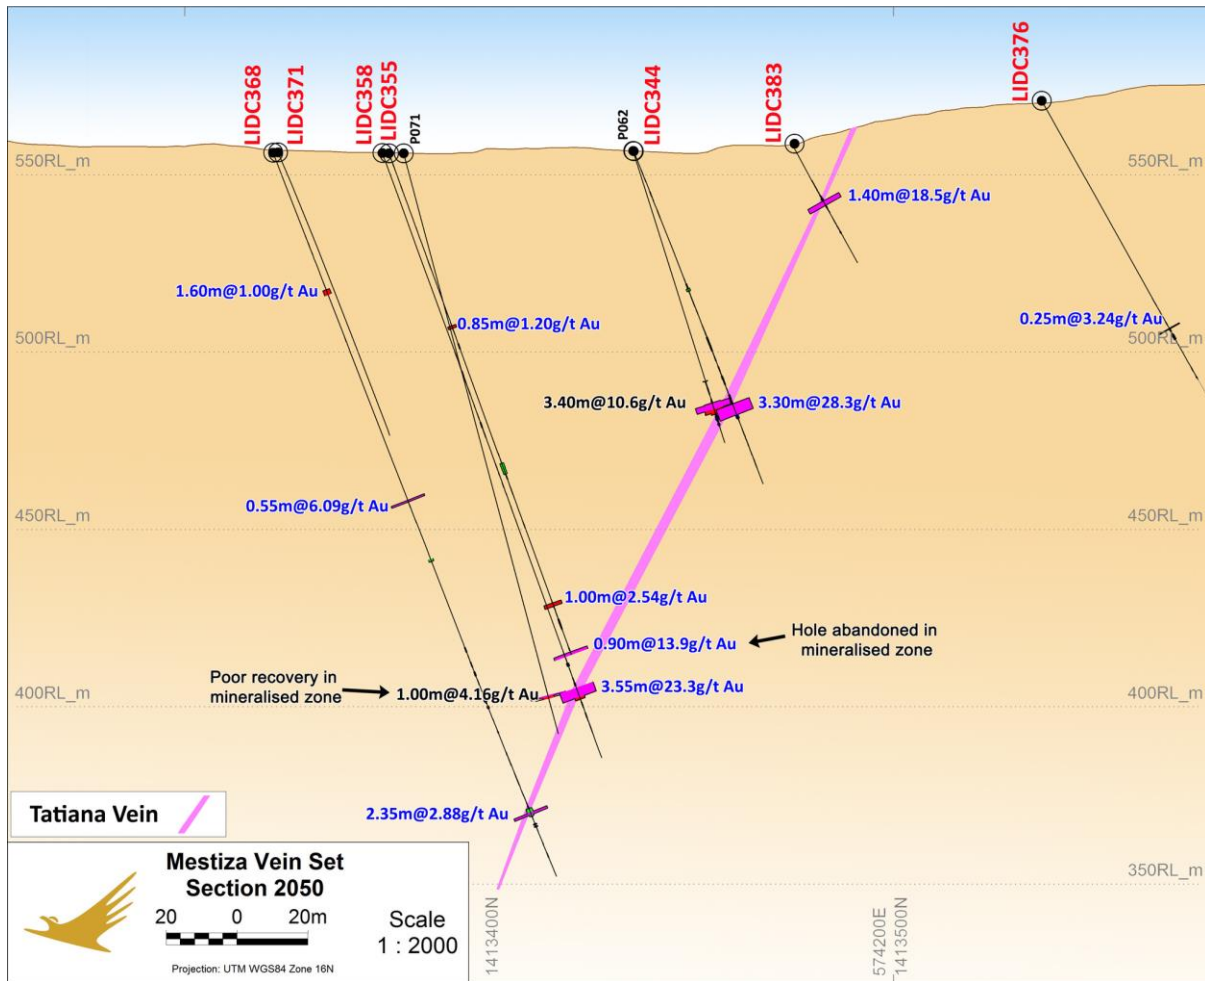

Figure 1 Map of Mestiza Vein Set Showing Four Main Veins

Green line in Figure 1 above is the section shown in Figure 2

Figure 2 Cross section 2050 of Tatiana Vein

Note: The pink line in Figure 2 above represents the Tatiana Vein at Cross Section 2050

Figure 3 Long Section of Tatiana Indicating a High Grade Ore Shoot

Figure 4 Location of the seven resources that comprise the La India Project