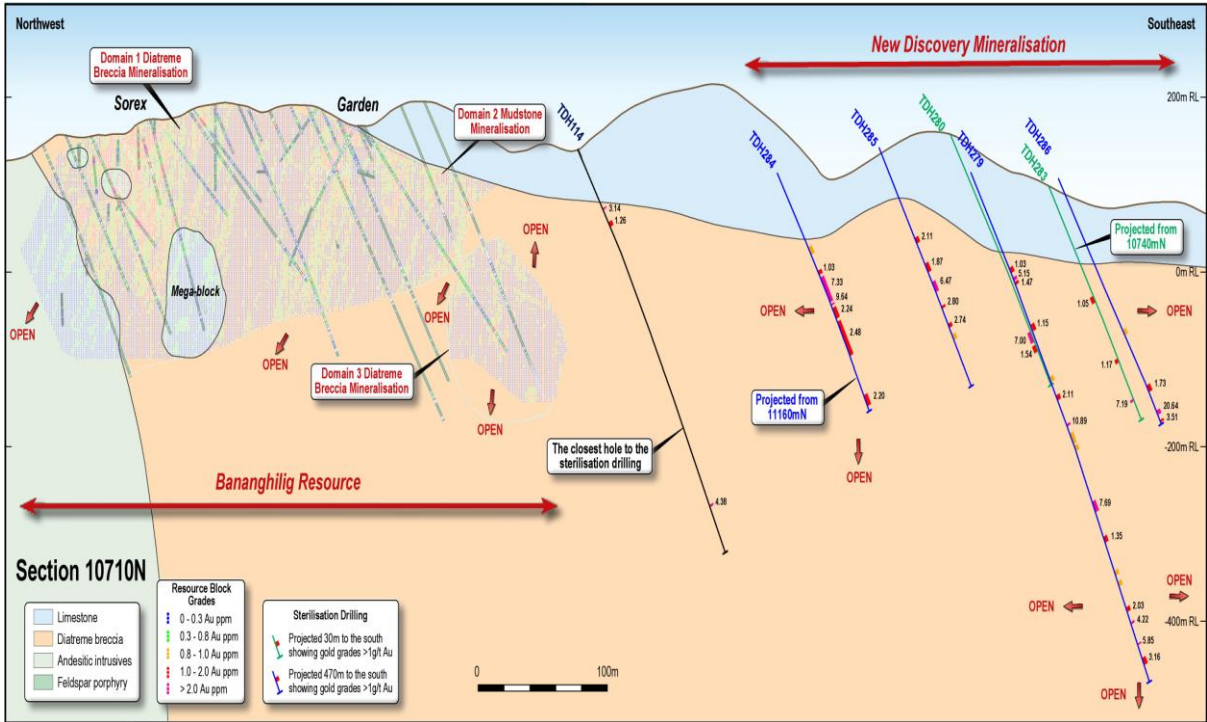

2 April 2013

Medusa Mining Limited

Bananghilig Drilling Update - Images

Figure 1. Bananghilig resource block model interpretation map and location of recently completed sterilisation drill hole locations.

Figure 2. Bananghilig resource block model and sterilisation drill holes projected onto section 10710mN.