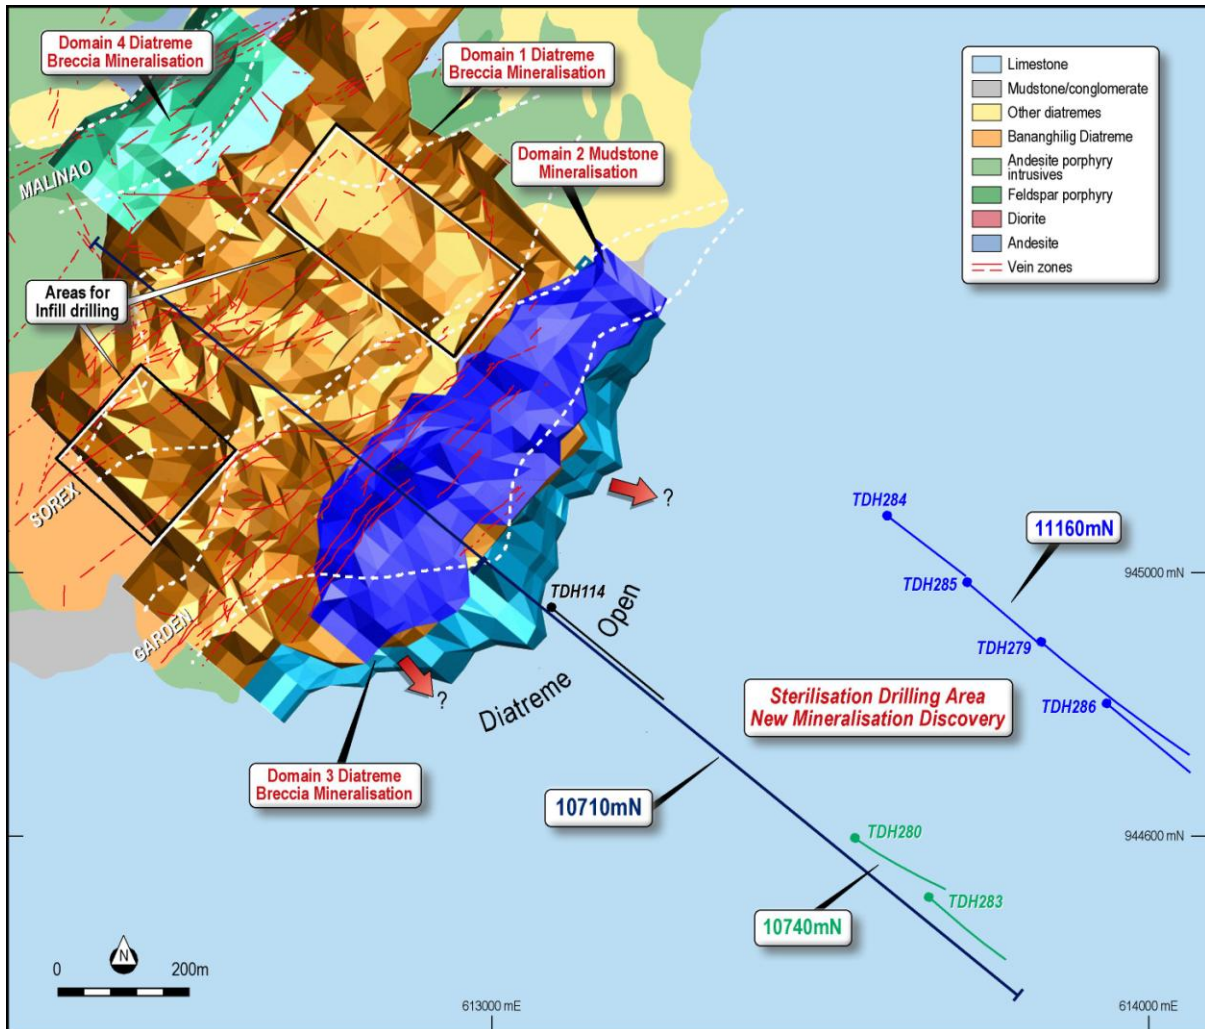

2 April 2013

Medusa Mining Limited

Bananghilig Drilling Update - Images

Figure 1. Bananghilig resource block model interpretation map and location of recently completed sterilisation drill hole locations.

Figure 2. Bananghilig resource block model and sterilisation drill holes projected onto section 10710mN.