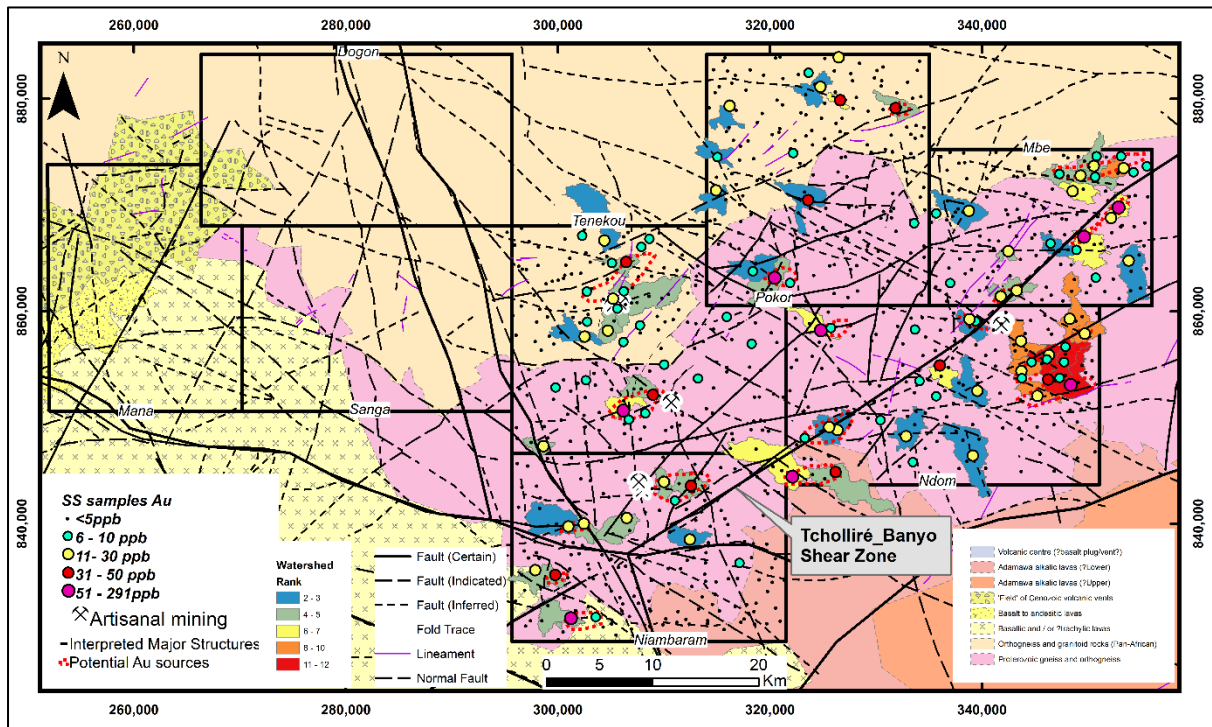

Ranked watersheds (on geology background) for the five easternmost licences within the Central Licence Package, based on stream-sediment sample results to date.

Planned semi-regional soil sampling grids (on geology background) covering Priority 1 targets as identified by the ranking of stream-sediment anomalies >30ppb Au.