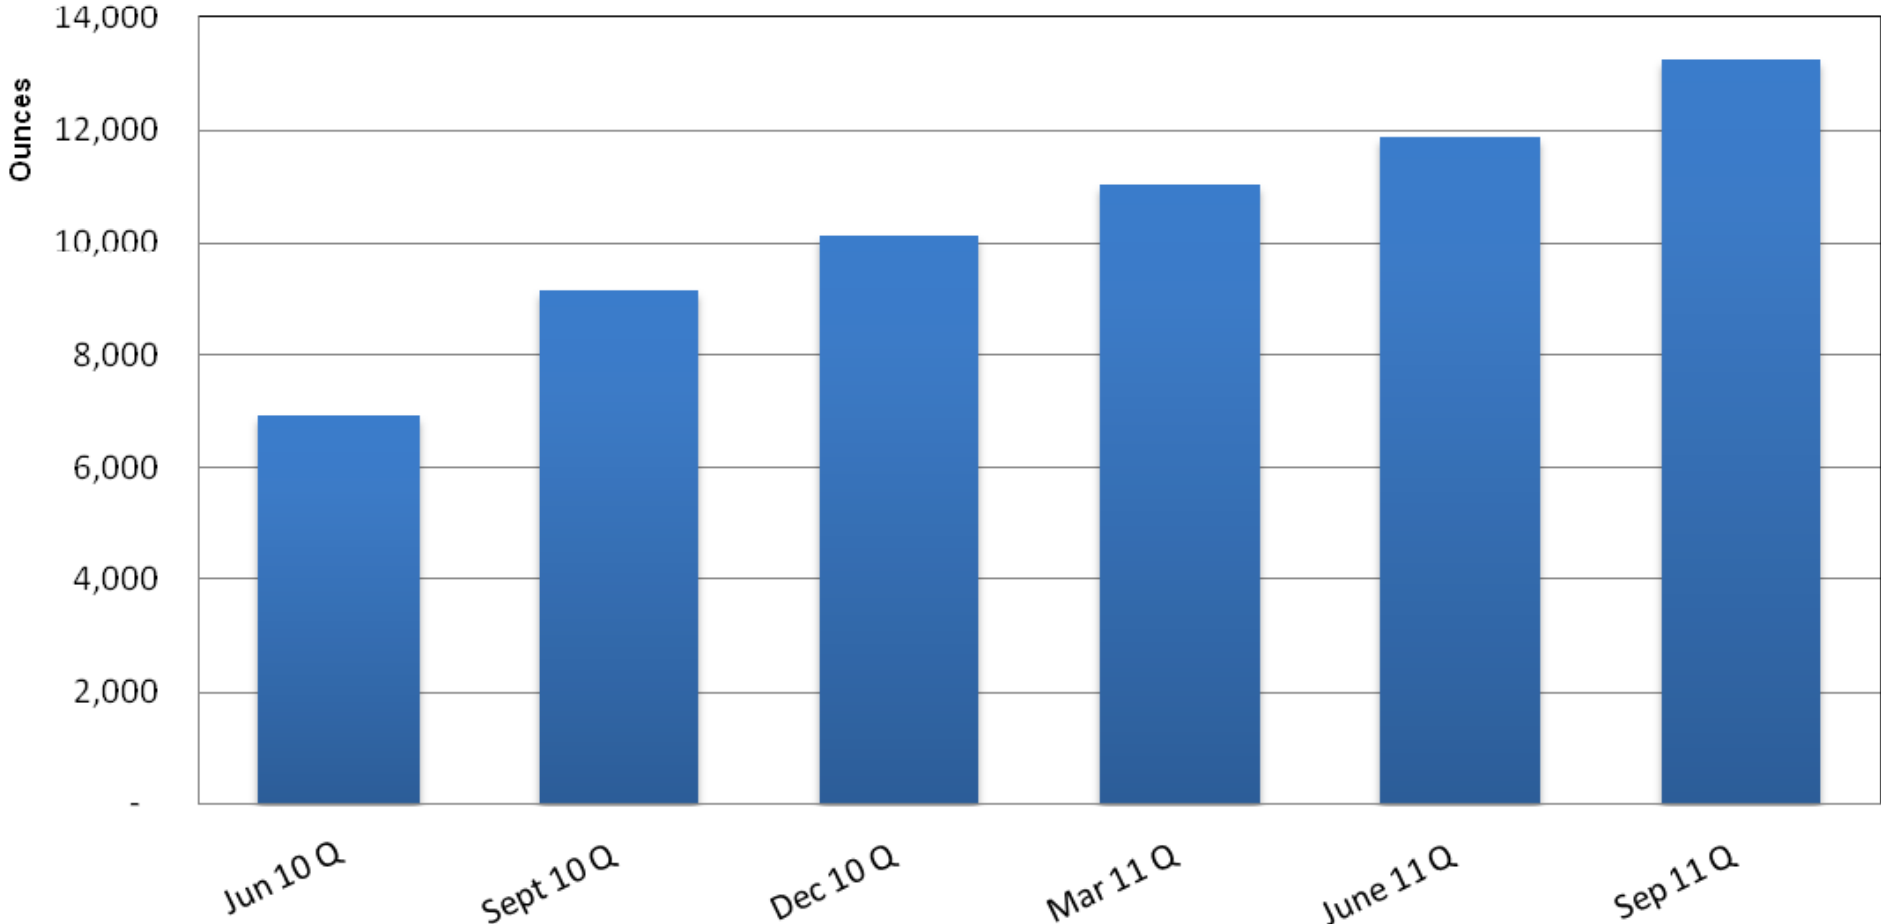

# Sylvania Platinum Quarterly production of 3E+Au (ounces)

The above graph includes 25% of CTRP's production