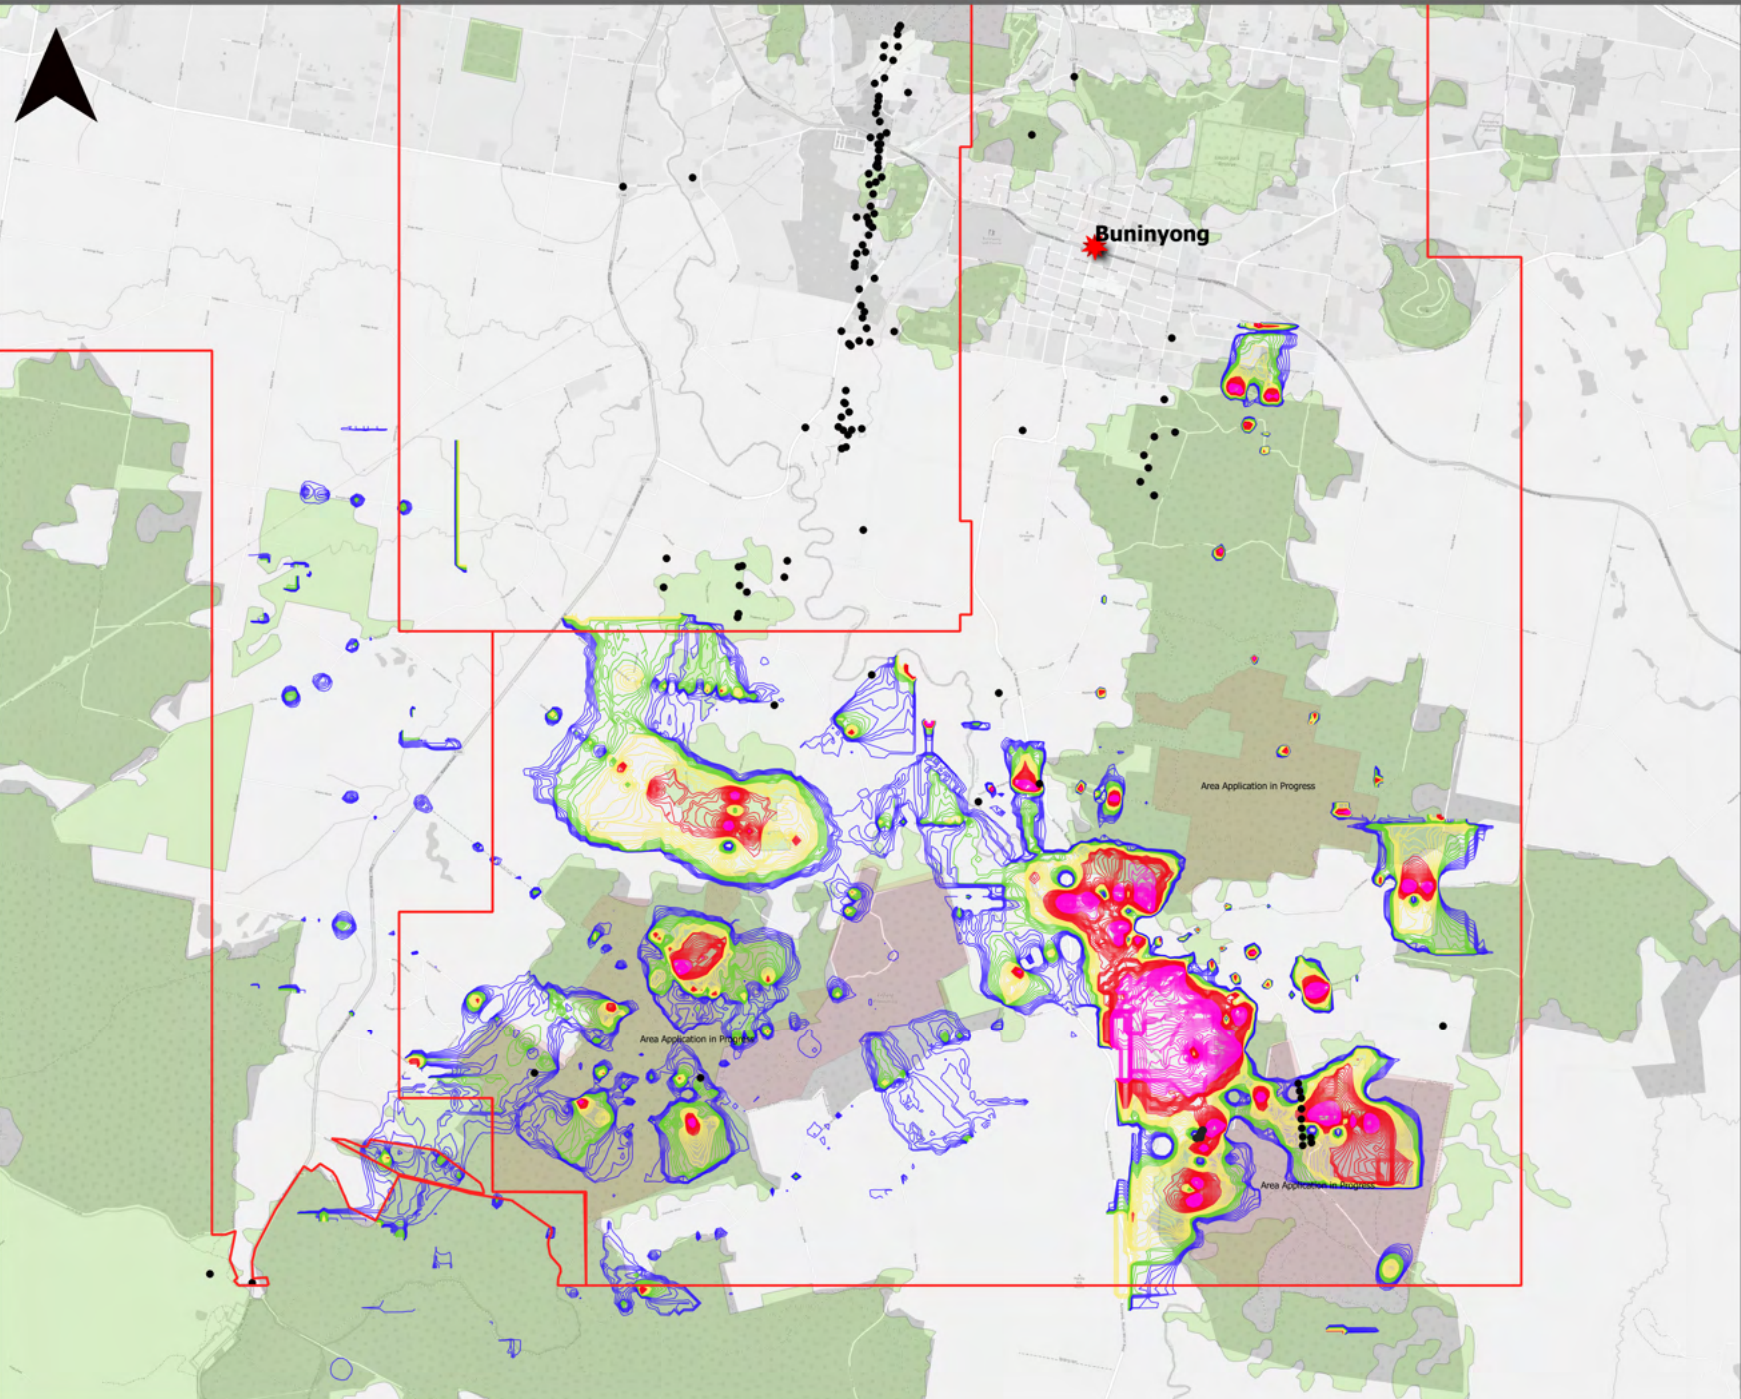

RED ROCK AUSTRALASIA

Ballarat South - Ajax Arsenic Anomalies

Legend

- RRA Tenement 
- Roads/Tracks 
- Historic Mines 

Arsenic Soil Anomaly Standardised

- 0 - 0.25 
- 0.25 - 0.55 
- 0.55 - 1 
- 1 - 1.8 
- 1.8 - 3 