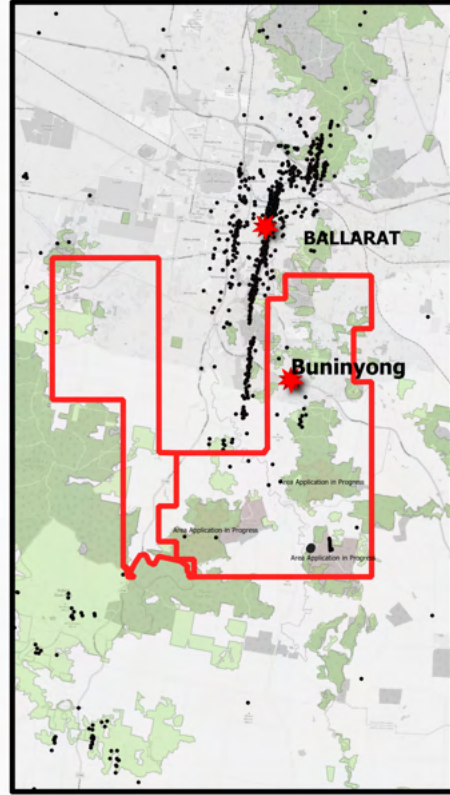

RED ROCK AUSTRALASIA

Ballarat South - Ajax Arsenic Anomalies

Legend

- RRA Tenement 
- Roads/Tracks 
- Historic Mines 

Arsenic Soil Anomaly Standardised

- 0 - 0.25 
- 0.25 - 0.55 
- 0.55 - 1 
- 1 - 1.8 
- 1.8 - 3 