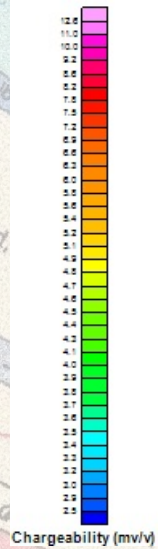

Legend

- Lake_Bush-BIF Target
- Lake_Bush Target
- Francis-3 Target
- Francis-2 Target
- Historical Drilling
- Geochem_Anomaly_contours_100ppb
- PL-2018-0203 License boundary