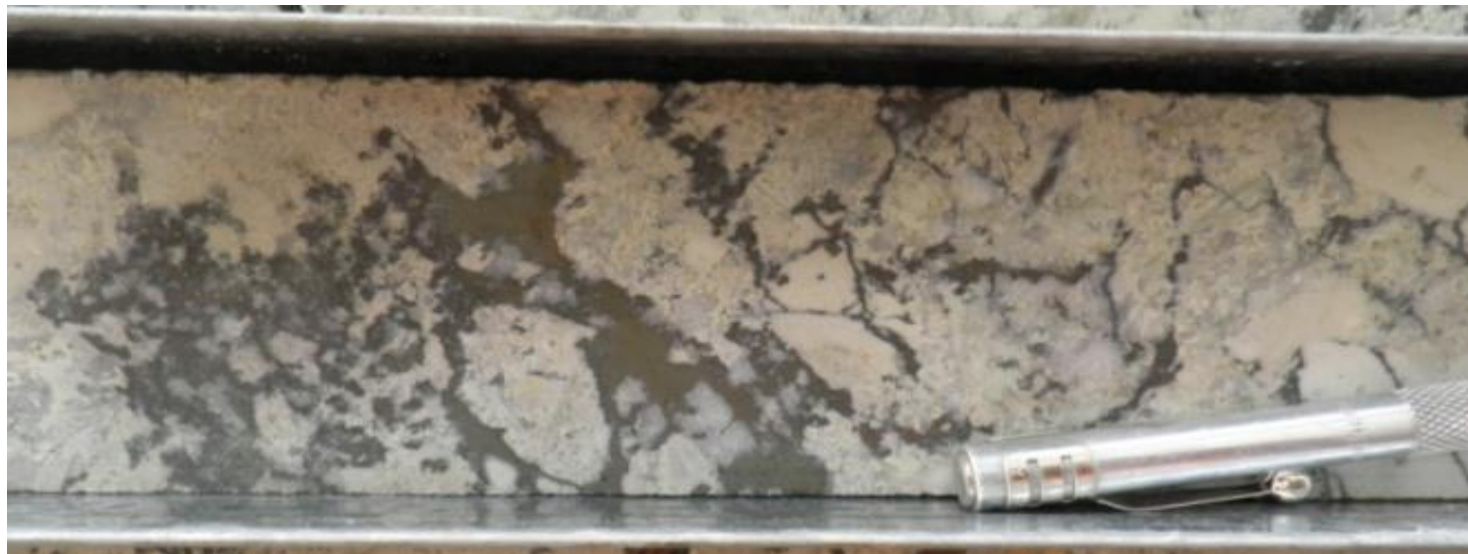

Plateau  
Hydrothermal  
rhyolite breccia

Mt Wright  
Hydrothermal  
rhyolite breccia

Mt Wright core photographs sourced from: Nick Lisowiec<sup>1</sup>, Gregg Morrison<sup>2</sup>

<sup>1</sup> Carpentaria Gold / Resolute Mining Ltd, Ravenswood, QLD    <sup>2</sup> Klondike Exploration Services, Townsville, QLD