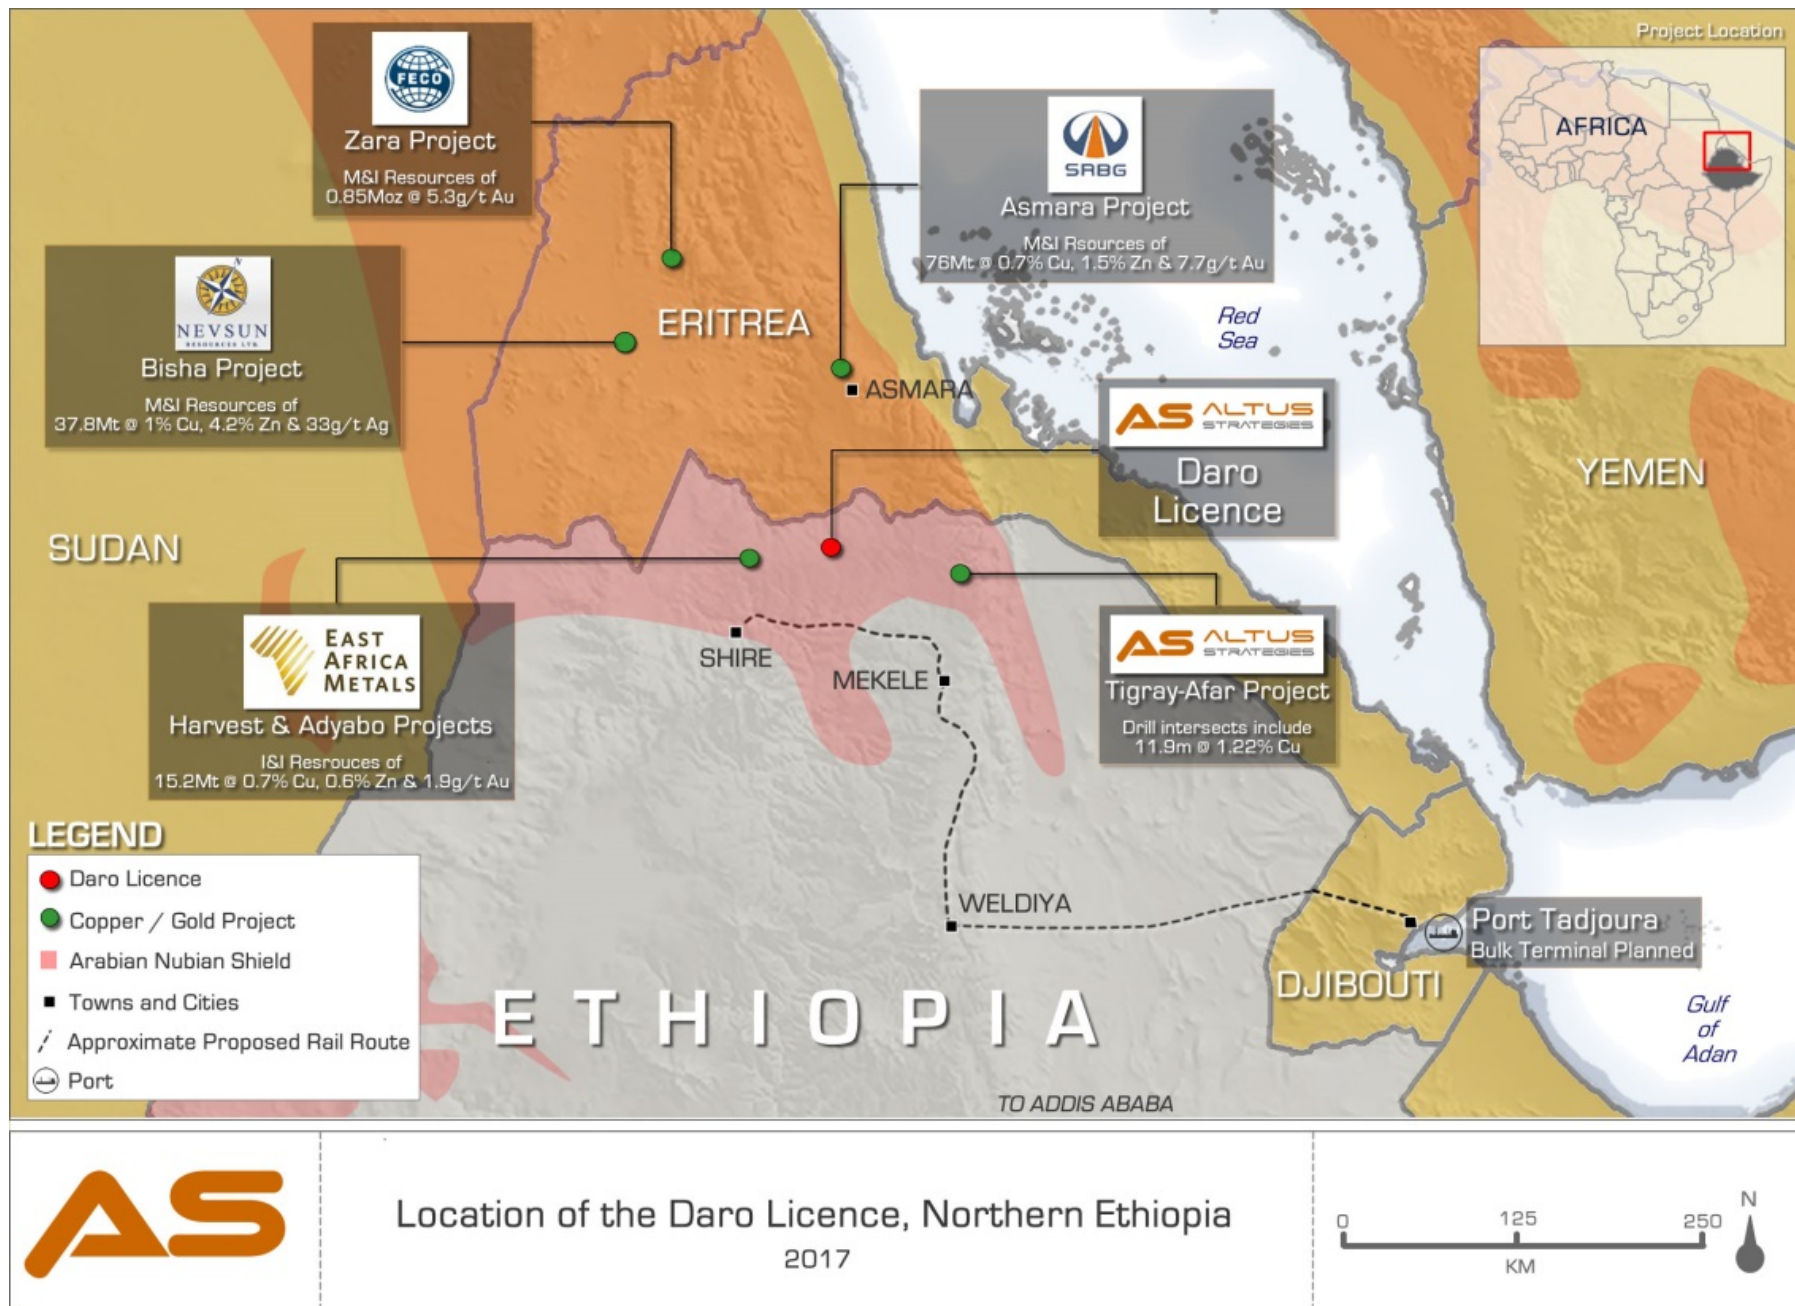

Figure 1: Location of the Daro licence on the Arabian Nubian Shield, Northern Ethiopia

Location of the Daro Licence, Northern Ethiopia  
2017

Figure 2: Geology and structures of the Daro licence

**Figure 3: Topography within the Daro licence**