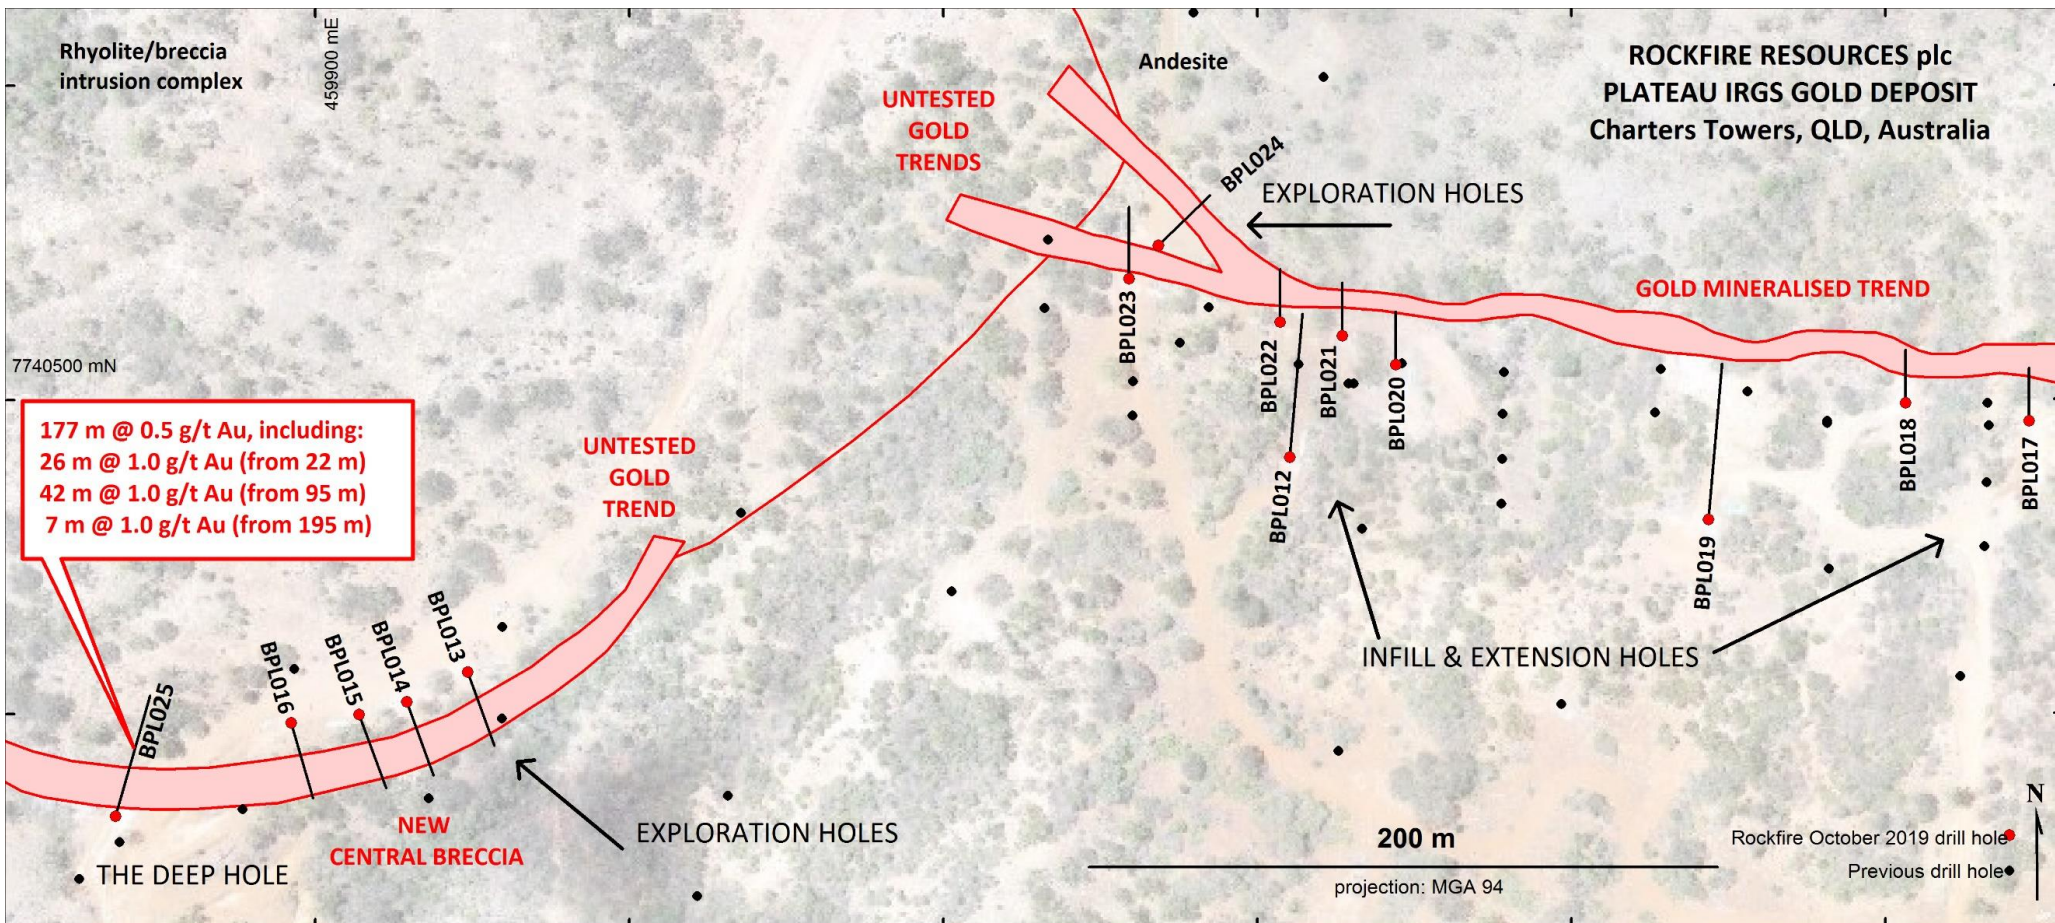

ROCKFIRE RESOURCES plc  
PLATEAU IRGS GOLD DEPOSIT  
Charters Towers, QLD, Australia

177 m @ 0.5 g/t Au, including:  
26 m @ 1.0 g/t Au (from 22 m)  
42 m @ 1.0 g/t Au (from 95 m)  
7 m @ 1.0 g/t Au (from 195 m)