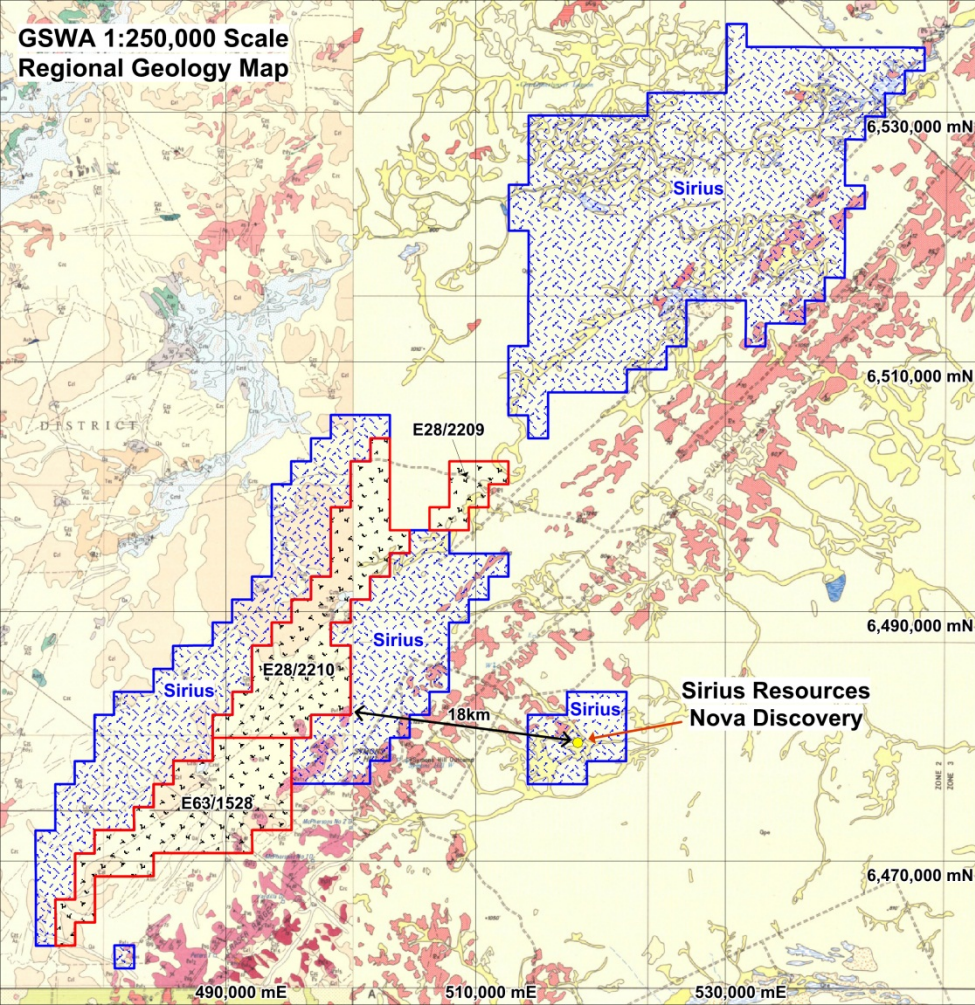

GSWA 1:250,000 Scale Regional Geology Map

**Sirius Resources
Nova Discovery**

E28/2209

E28/2210

E63/1528

18km

490,000 mE

510,000 mE

530,000 mE

6,530,000 mN

6,510,000 mN

6,490,000 mN

6,470,000 mN

DISTRICT

ZONE 2