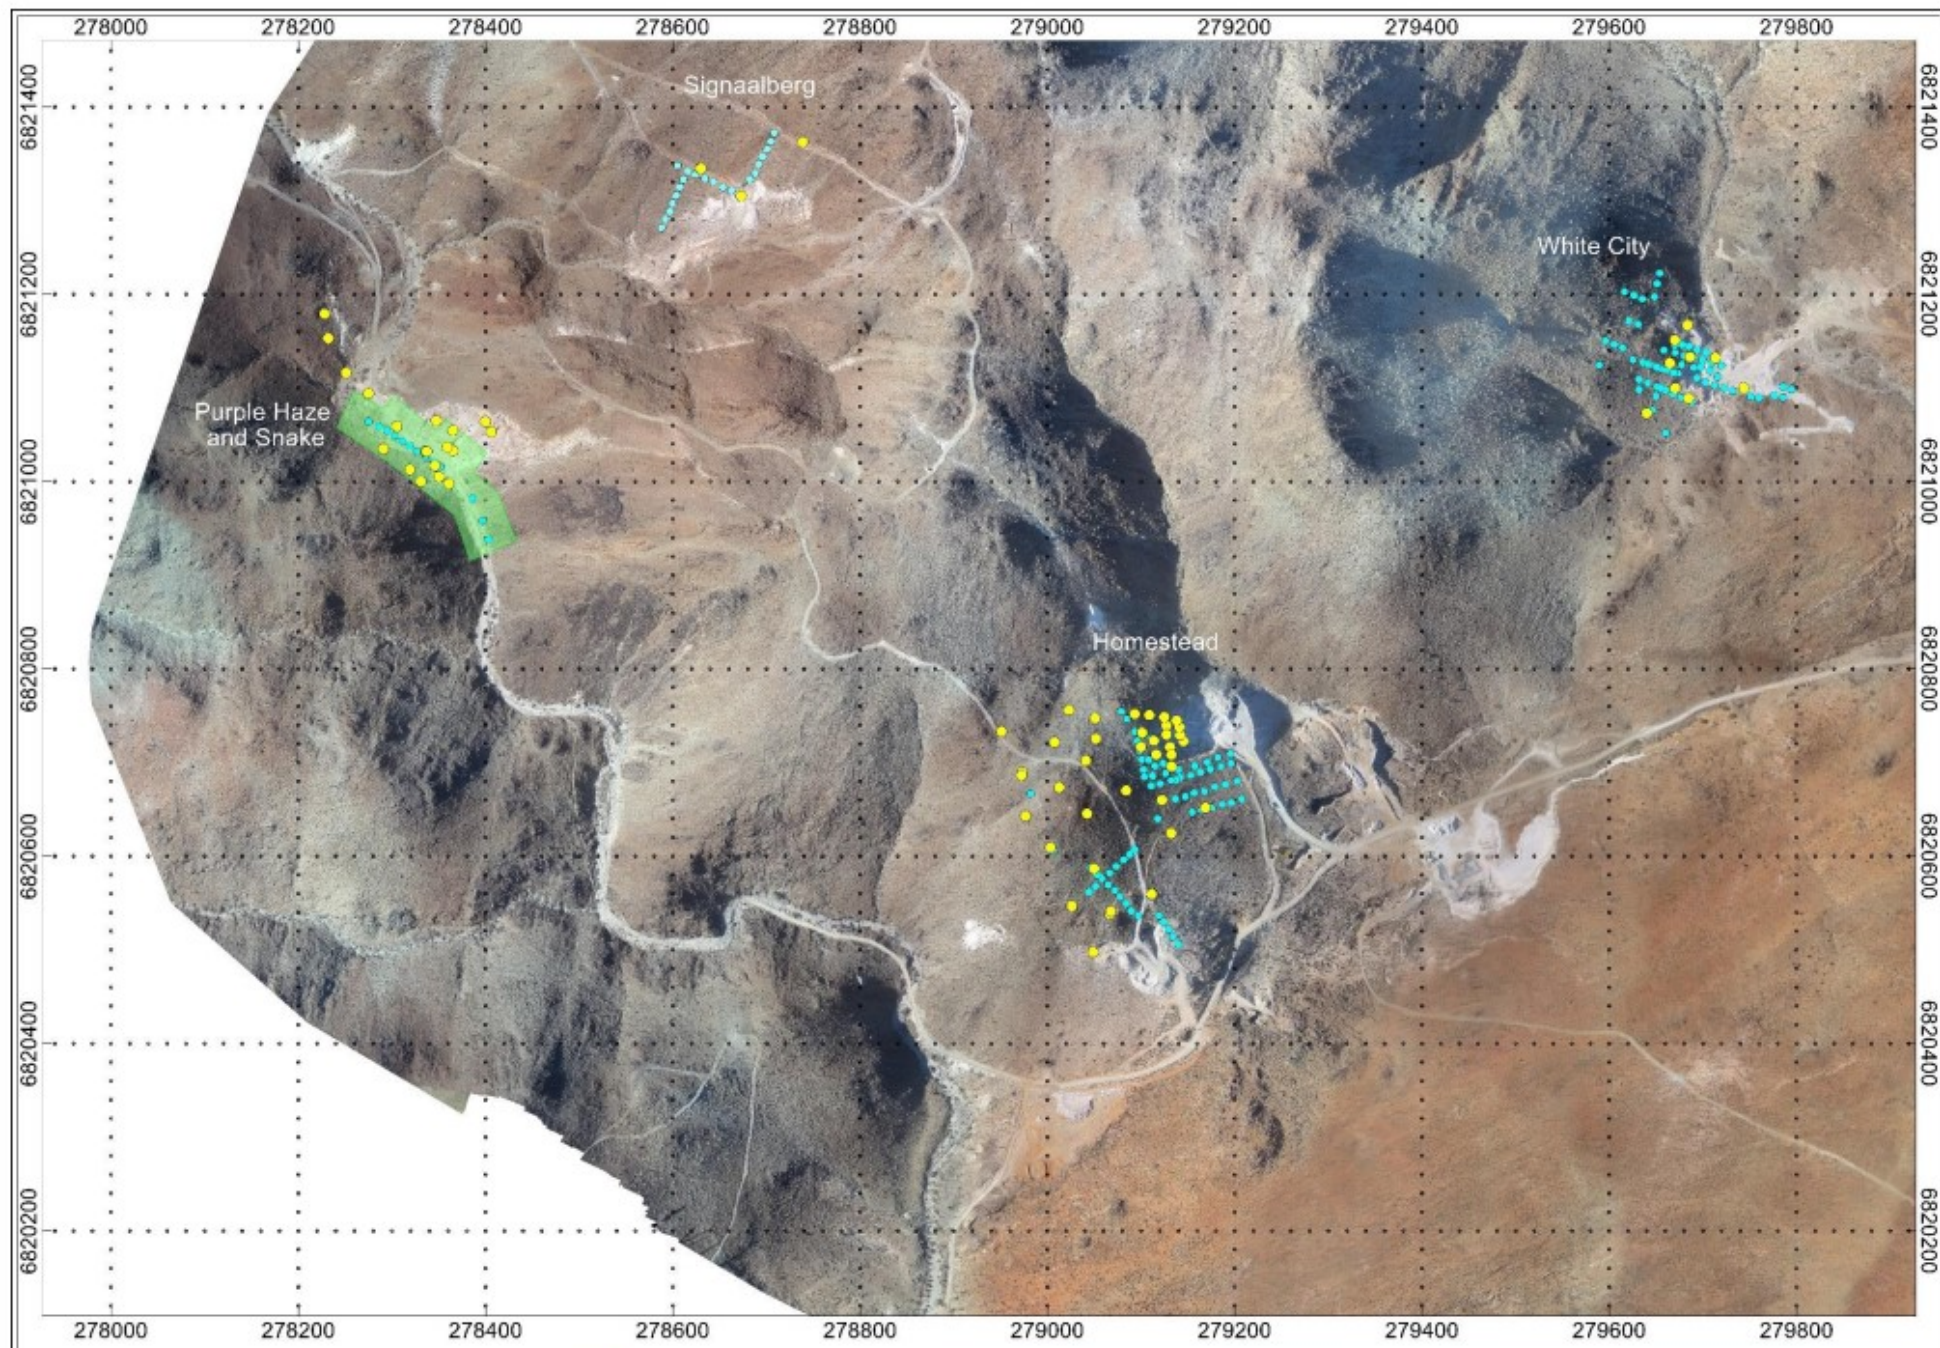

Plan of the drillhole locations at Tantalite Valley and the Initial Purple Haze Tantalum Mineral Resource area

-  Initial Purple Haze Tantalum Mineral Resource Area
-  Historical Drillholes
-  NTI Exploration Drillholes

Namibian Tantalite Investments
Pegmatite Locations at Tantalite Valley