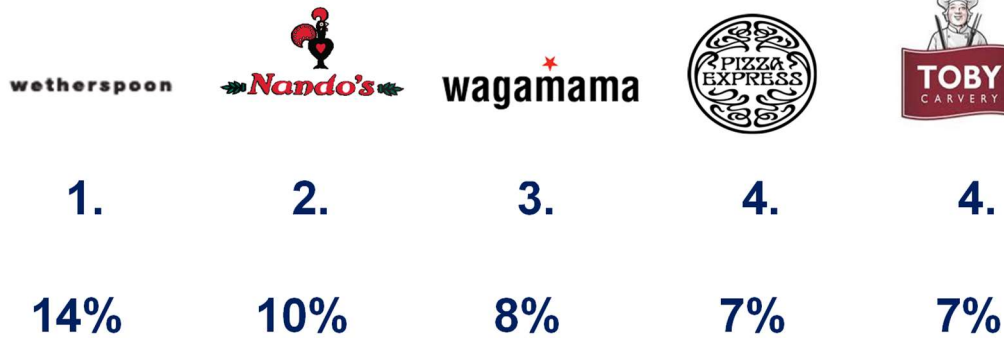

**CGA BrandTrack Survey (October 2018) – Preferred Brand**

# CGA BrandTrack:

JDW consistently succeed in being voted preferred brand to eat out at

Q: If the following brands were available in the same location, which would be your first choice to eat at?

Source: CGA BrandTrack, Oct 2018