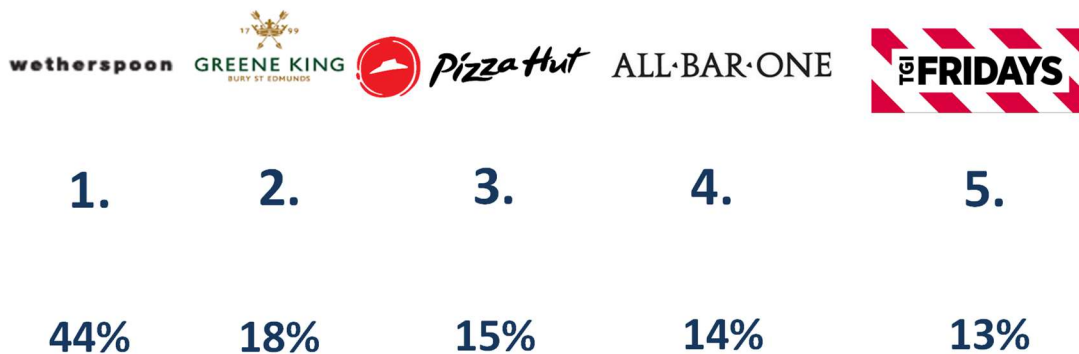

CGA BrandTrack Survey (February 2019) – Standout choice

CGA BrandTrack:

Standout choice for branded drinking occasions

Percentage of GB drinking population drinking at brand in past 6 months

Source: CGA BrandTrack, Feb 2019