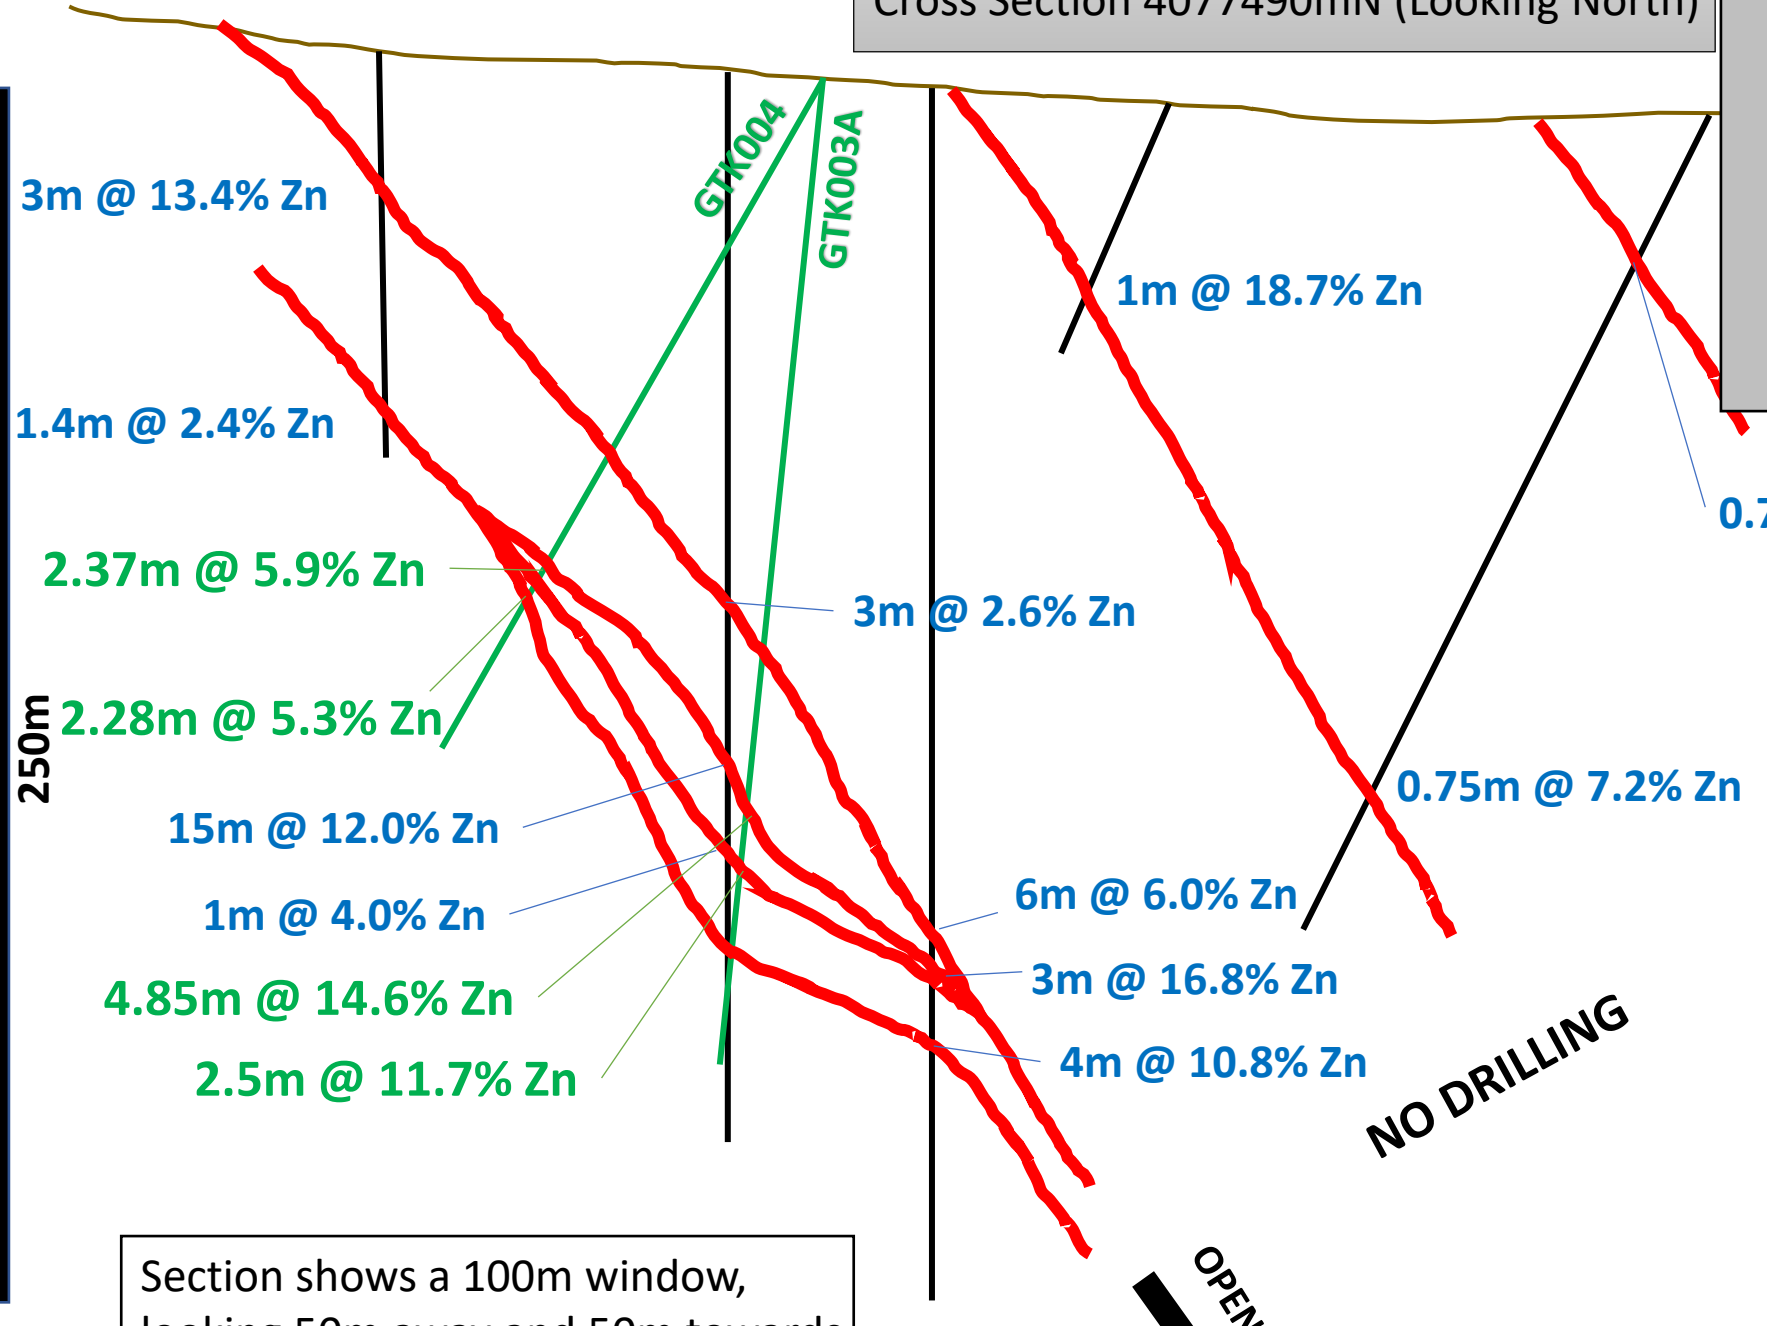

Cross Section 4077490mN (Looking North)

PLAN VIEW

100m

GTK003A
GTK004

250m

Section shows a 100m window, looking 50m away and 50m towards

NO DRILLING

NO DRILLING

100m

- Historical drill holes (with assay intervals in blue)
- Rockfire drill holes (with assay intervals in green)