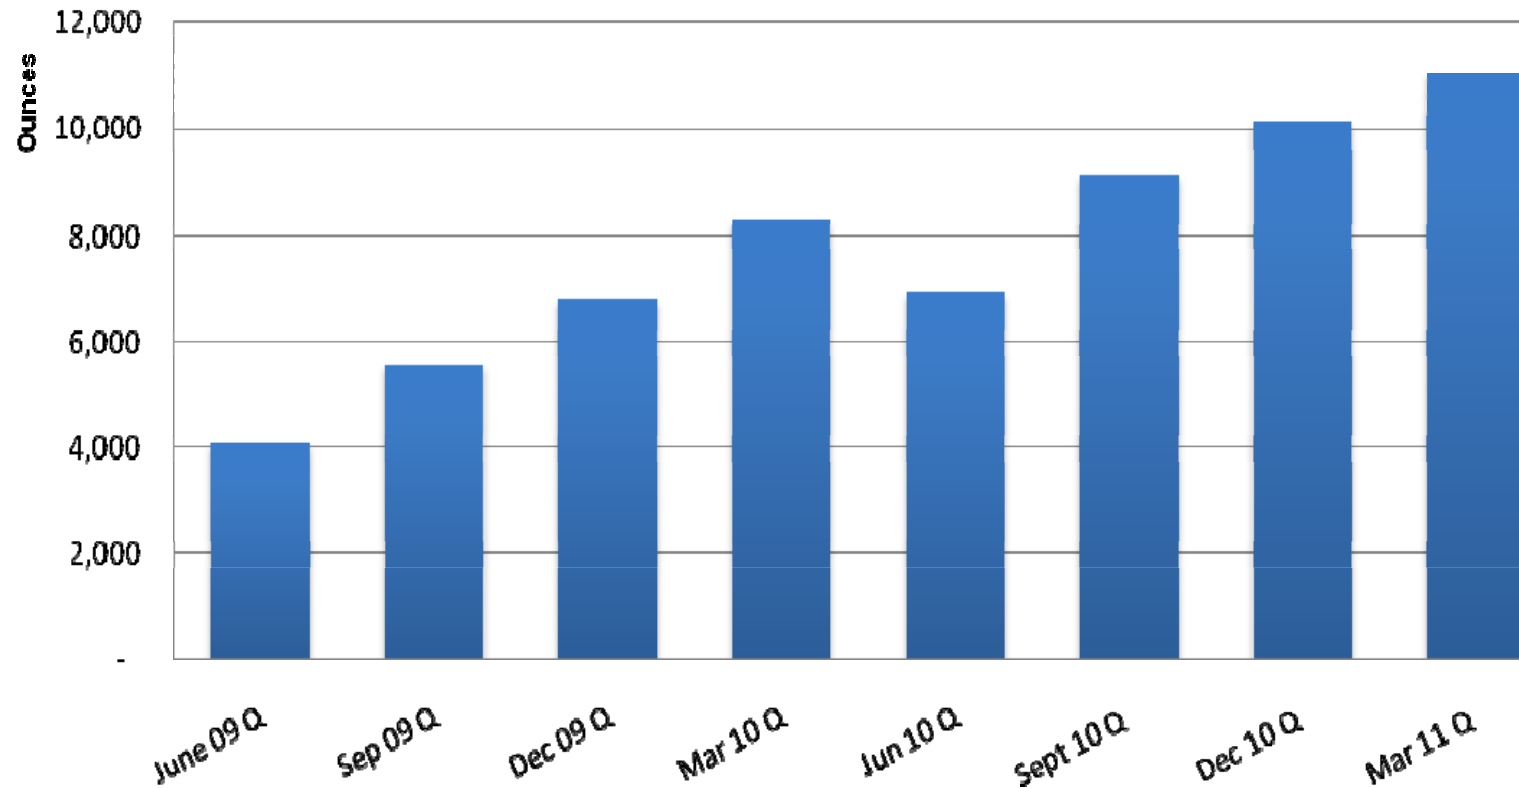

Sylvania Resources Quarterly production of 3E+Au (ounces)

The above graph includes 25% of CTRP's production