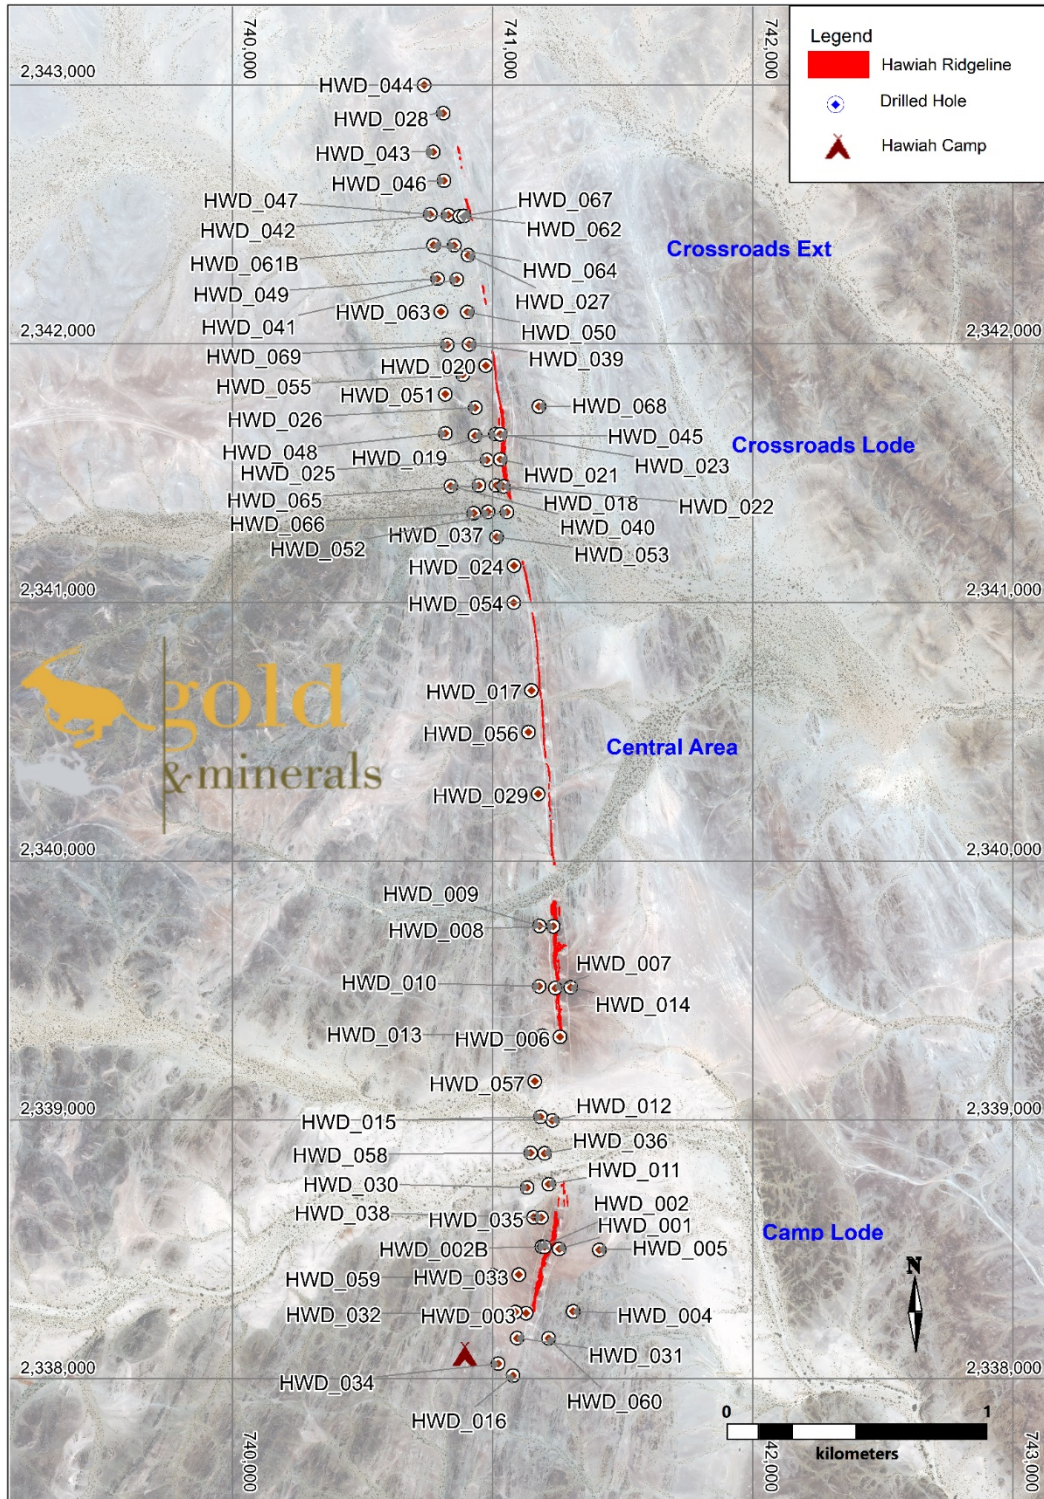

Appendix B - Diagrams

Figure 1 – Locality map of Hawiah Project in the Makkah region of Saudi Arabia.

Figure 2 - Formation setting for the Hawiah deposit (yellow star) – modified after Volesky, 2017

Figure 3 – Long-section facing east of the Hawiah Mineral Resource shape.

Figure 4 – Section view (looking north) of weathering model at Hawiah.

Figure 5 – Location plan of Hawiah drilling to June 2020.