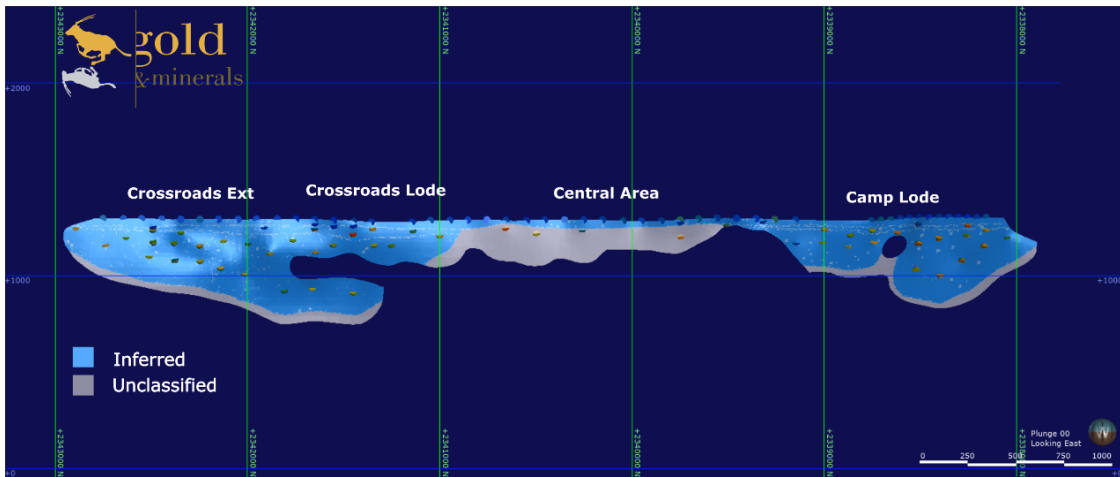

Appendix B - Diagrams

Figure 1 – Locality map of Hawiah Project in the Makkah region of Saudi Arabia.

Figure 2 - Formation setting for the Hawiah deposit (yellow star) – modified after Volesky, 2017

Figure 3 – Long-section facing east of the Hawiah Mineral Resource shape.

Figure 4 – Section view (looking north) of weathering model at Hawiah.

Figure 5 – Location plan of Hawiah drilling to June 2020.