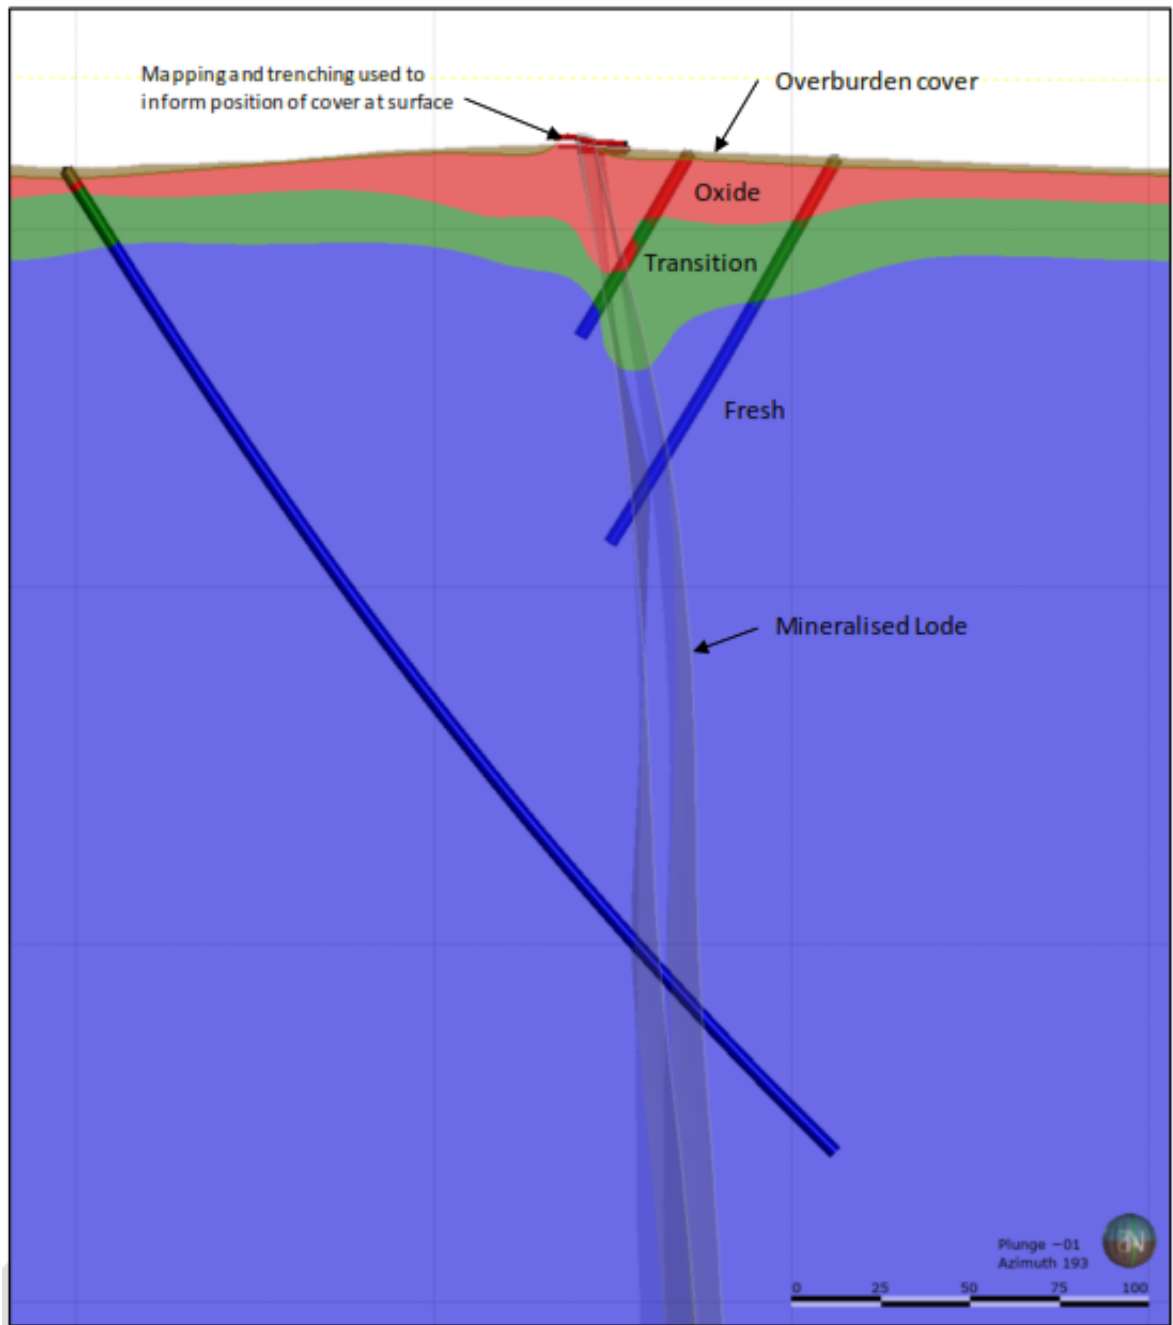

Appendix B - Diagrams

Figure 1 – Locality map of Hawiah Project in the Makkah region of Saudi Arabia.

Figure 2 - Formation setting for the Hawiah deposit (yellow star) – modified after Volesky, 2017

Figure 3 – Long-section facing east of the Hawiah Mineral Resource shape.

Figure 4 – Section view (looking north) of weathering model at Hawiah.

Figure 5 – Location plan of Hawiah drilling to June 2020.