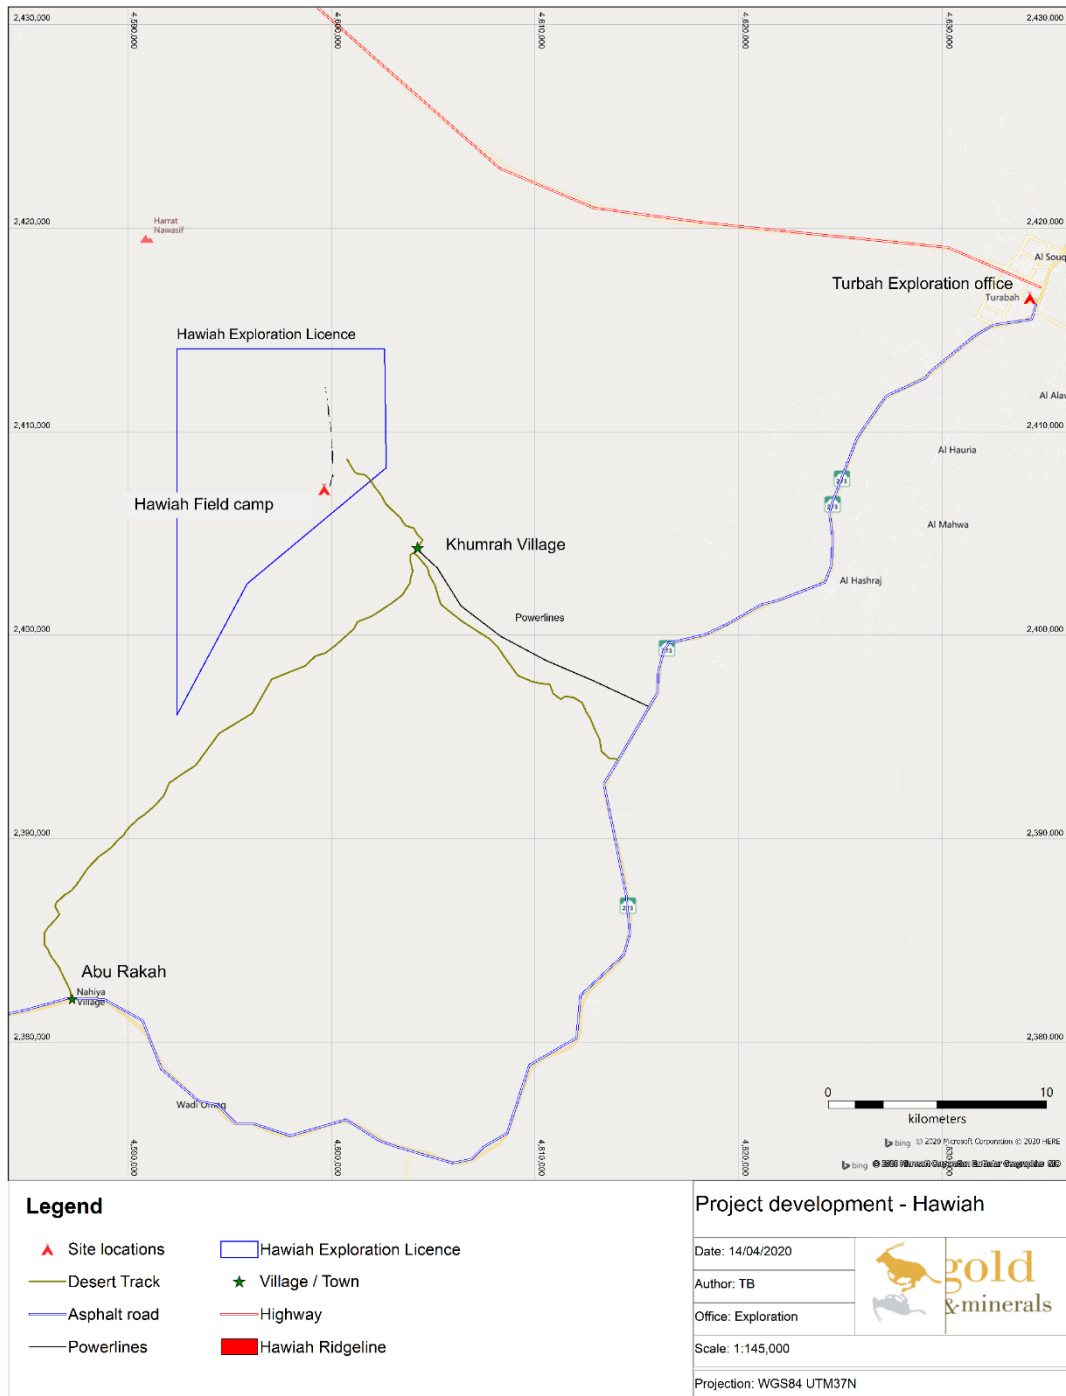

Appendix B - Diagrams

Figure 1 – Locality map of Hawiah Project in the Makkah region of Saudi Arabia.

Figure 2 - Formation setting for the Hawiah deposit (yellow star) – modified after Volesky, 2017

Figure 3 – Long-section facing east of the Hawiah Mineral Resource shape.

Figure 4 – Section view (looking north) of weathering model at Hawiah.

Figure 5 – Location plan of Hawiah drilling to June 2020.