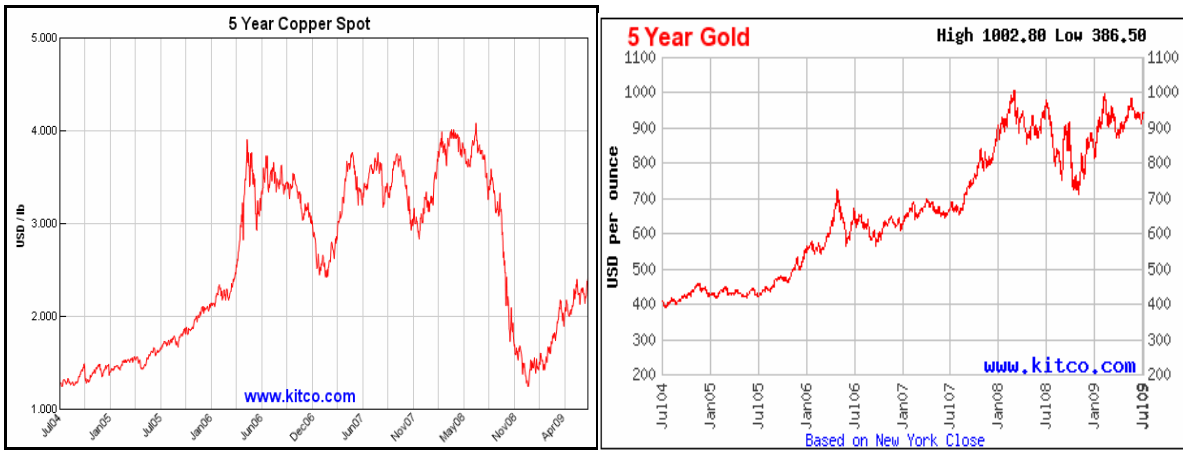

Diagram 1 - Map of EMED Mining Projects

Diagram 2 - Slovakia Tenements 2009

Diagram 3 – 5 Year Copper Spot & 5 Year Gold Spot

Diagram 4 – EMED Mining Share Price (pence)