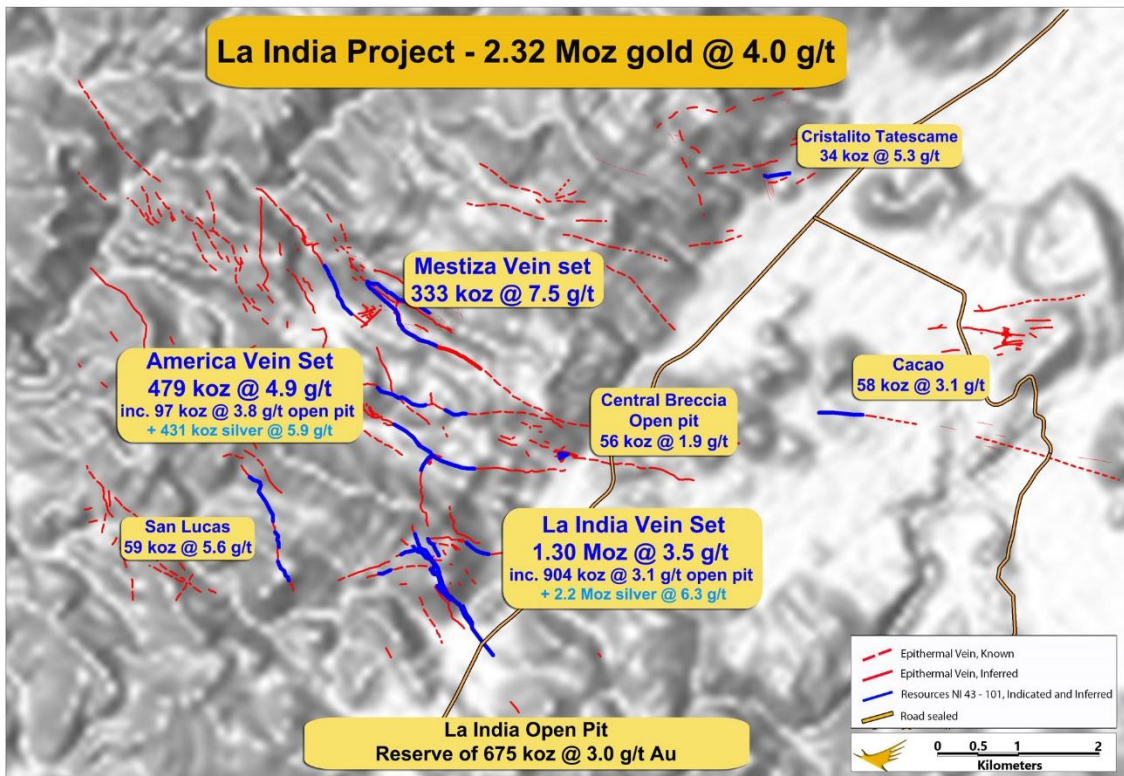

Figure 1 Location of 7 resources that comprise La India

Note: the Andrea area lies approximately 5 km North of Mestiza

Figure 2 Map of Mestiza with location of new samples (top, yellow triangles) and results

Figure 3 Map of Cacao and Santa Barbara with location of new samples and results

Figure 4 Map of Andrea with location of new samples and results