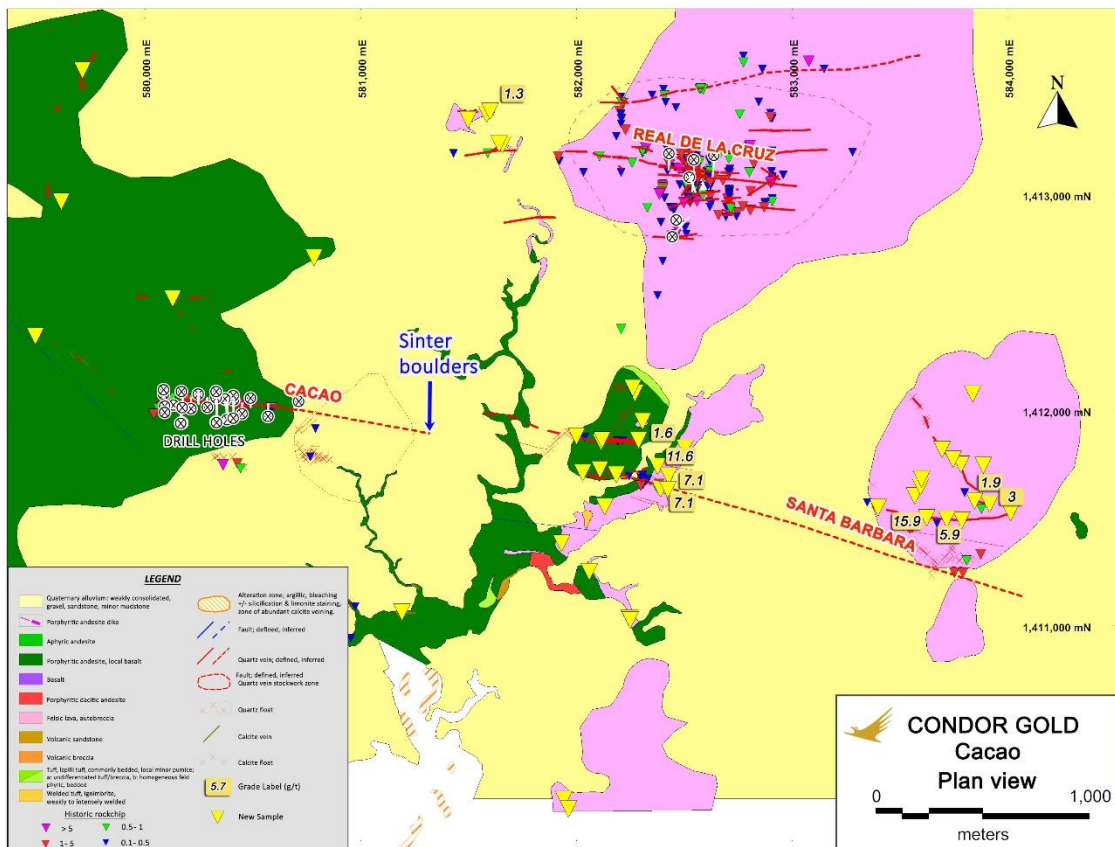

Figure 1 Location of 7 resources that comprise La India

Note: the Andrea area lies approximately 5 km North of Mestiza

Figure 2 Map of Mestiza with location of new samples (top, yellow triangles) and results

Figure 3 Map of Cacao and Santa Barbara with location of new samples and results

Figure 4 Map of Andrea with location of new samples and results