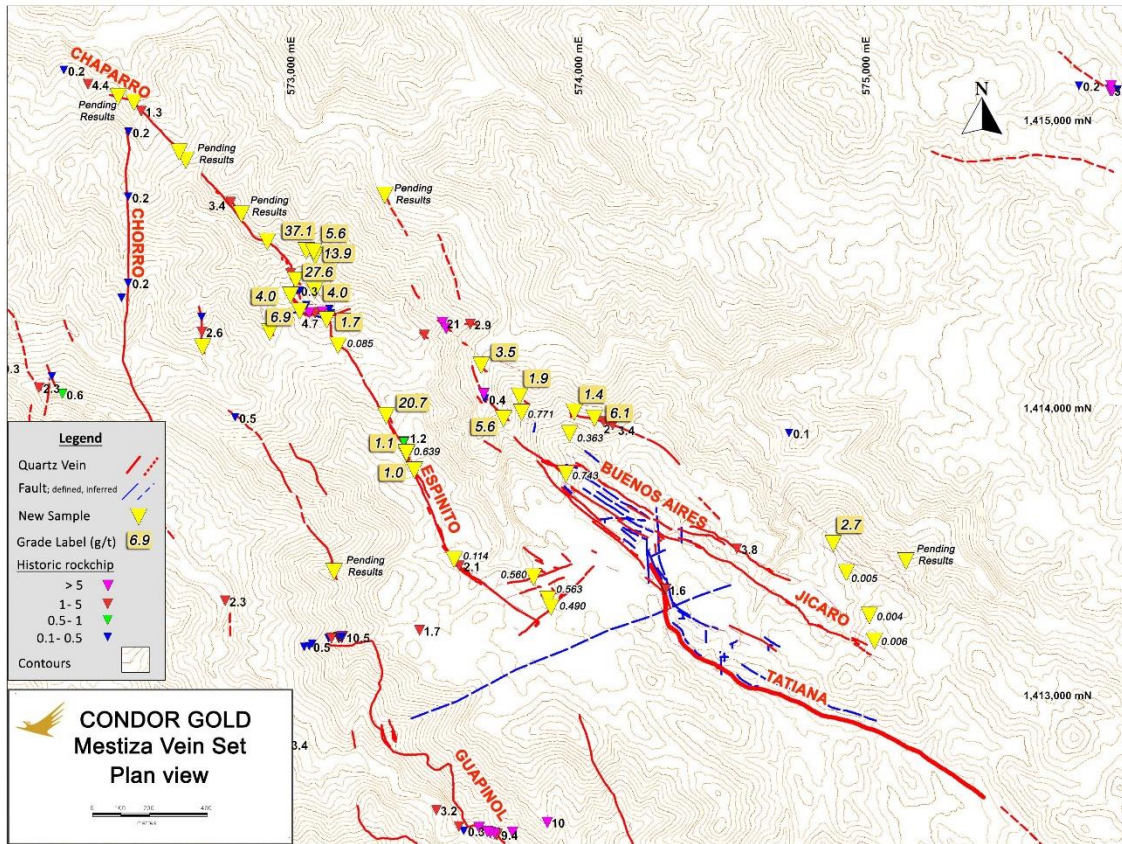

Figure 1 Location of 7 resources that comprise La India

Note: the Andrea area lies approximately 5 km North of Mestiza

Figure 2 Map of Mestiza with location of new samples (top, yellow triangles) and results

Figure 3 Map of Cacao and Santa Barbara with location of new samples and results

Figure 4 Map of Andrea with location of new samples and results