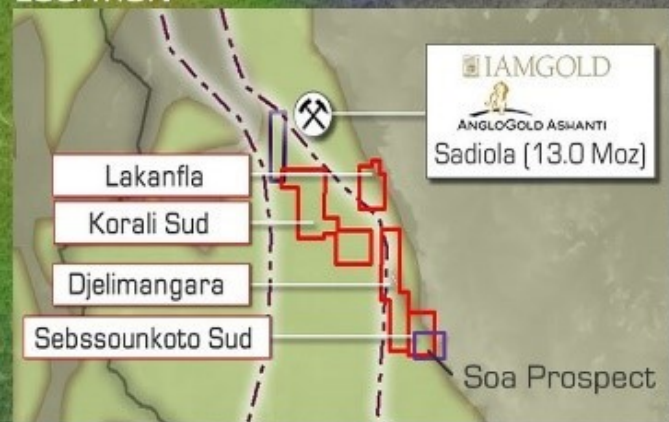

LOCATION

Smoky quartz stock work with alteration halo trending N-S to NE-SW dipping to the west

Large artisanal pit, Soa prospect

130m NNW trending artisanal pit, spoil sampling includes:  
3.98 g/t Au  
2.40 g/t Au

150m N-S trending artisanal pit, spoil sampling includes:  
1.01 g/t Au

70m WNW trending artisanal pit  
Historic channelling  
61.4m @ 0.68g/t Au including,  
17.6m @ 1.38 g/t Au

2.3km

Spoil sample from artisanal working  
5.18g/t Au

**LEGEND**

- Large artisanal pit
- Area of artisanal working
- Licence

**Gold in Soil**

- >200ppb
- 100ppb
- 50ppb
- <30ppb