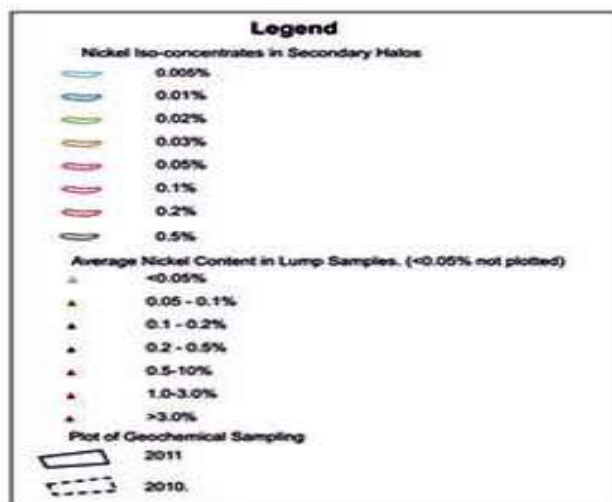

Eastern Area of Krumkon Trend Soil Geochemical Sampling Kubuk

Yan Hegde Soil Sampling Results