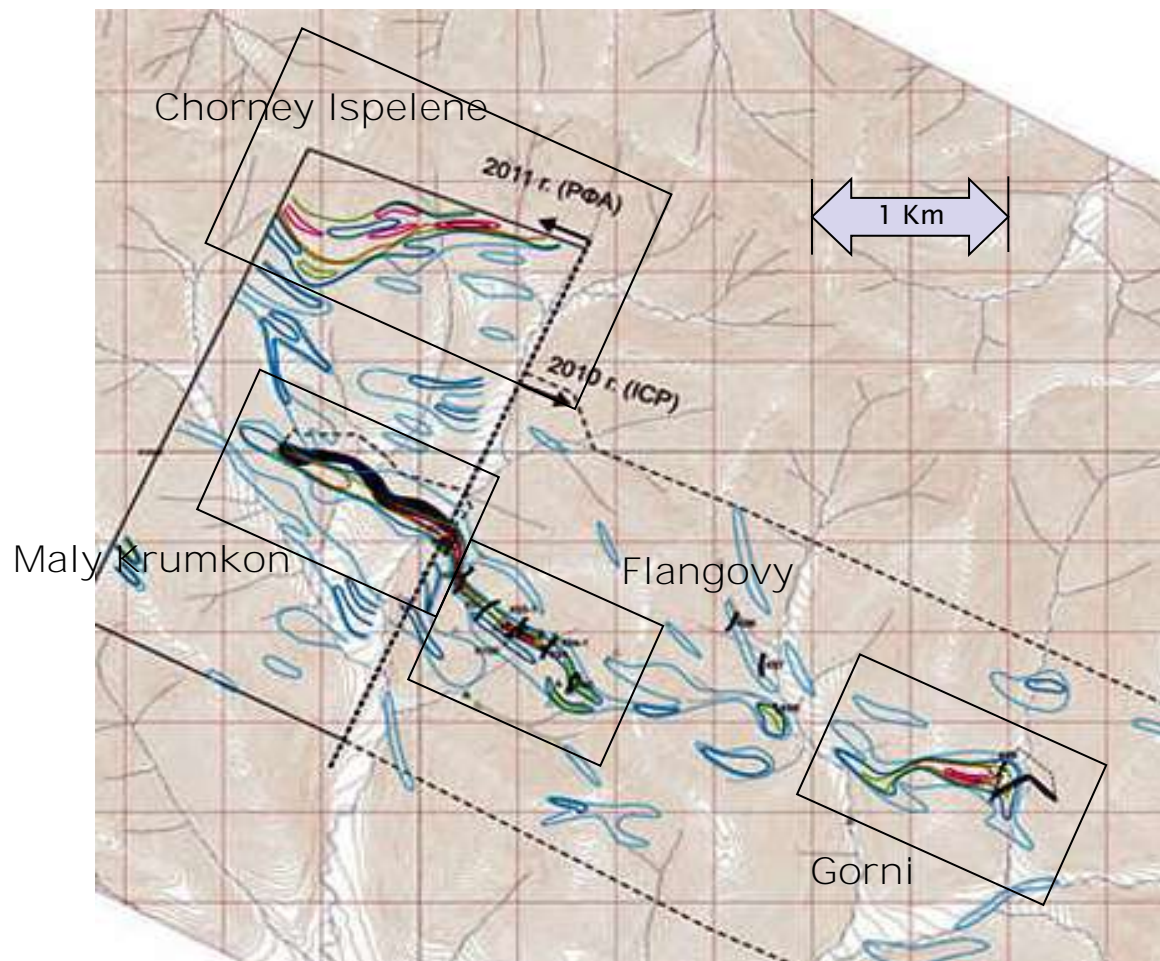

Kun-Manie 2011 Exploration Results

Soil Geochemical Sampling Programme

Kun-Manie Project Location

2011 Soil Geochemical Sampling Results

Central Area Of Krumkon Trend Soil Geochemical Sampling Results Vodorazdelny, Falcon, Ikenskoie and Sobolevsky

Eastern Area of Krumkon Trend Soil Geochemical Sampling Kubuk

Yan Hegde Soil Sampling Results