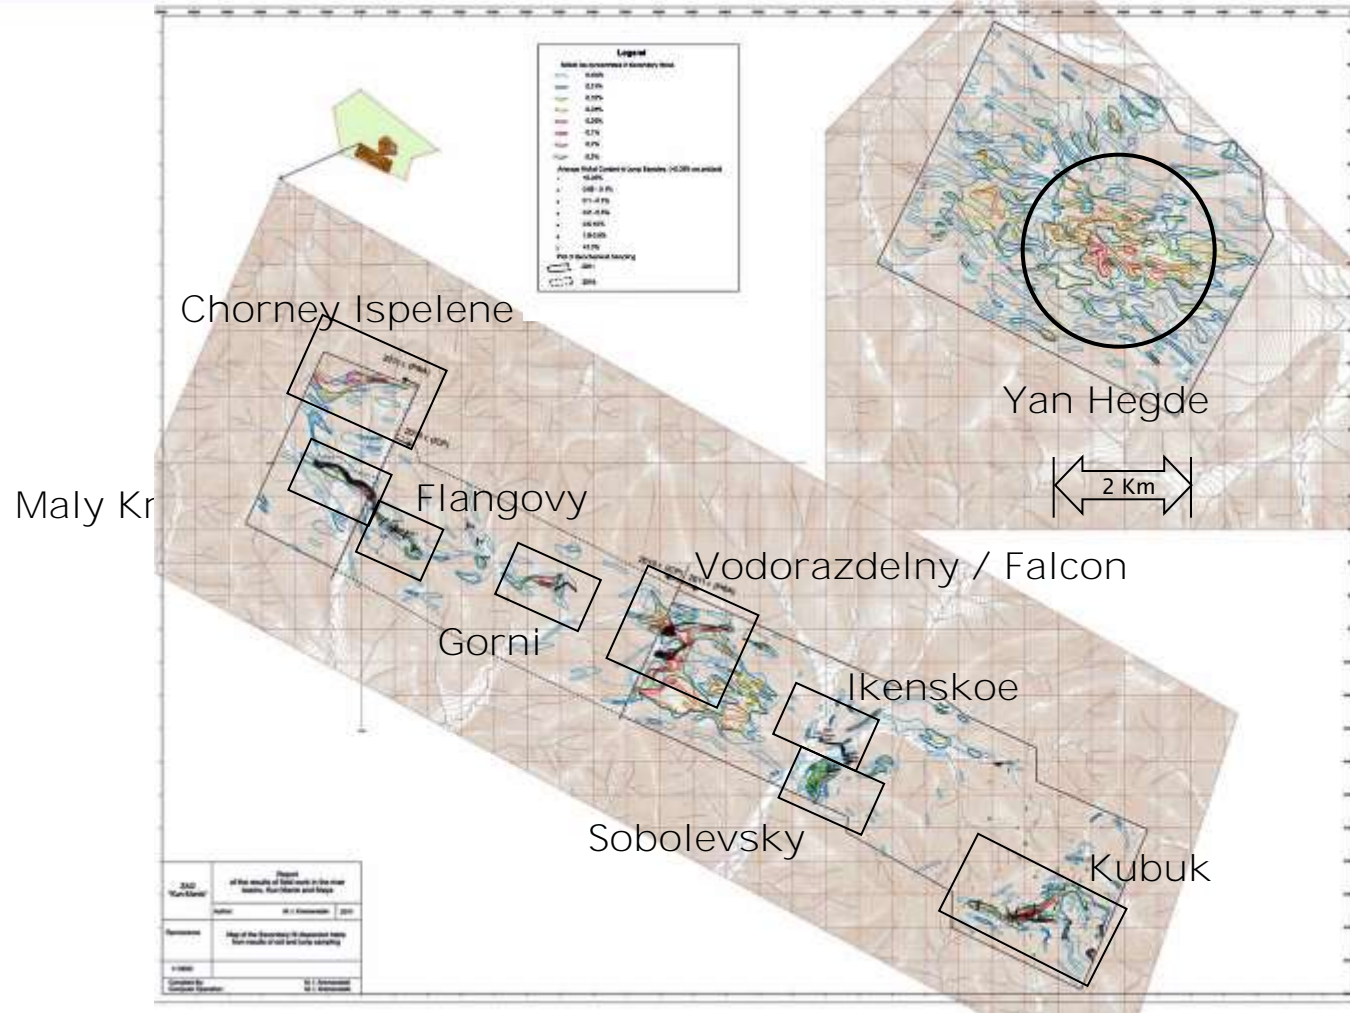

Kun-Manie 2011 Exploration Results

Soil Geochemical Sampling Programme

Kun-Manie Project Location

2011 Soil Geochemical Sampling Results

Central Area Of Krumkon Trend Soil Geochemical Sampling Results Vodorazdelny, Falcon, Ikenskoie and Sobolevsky

Eastern Area of Krumkon Trend Soil Geochemical Sampling Kubuk

Yan Hegde Soil Sampling Results