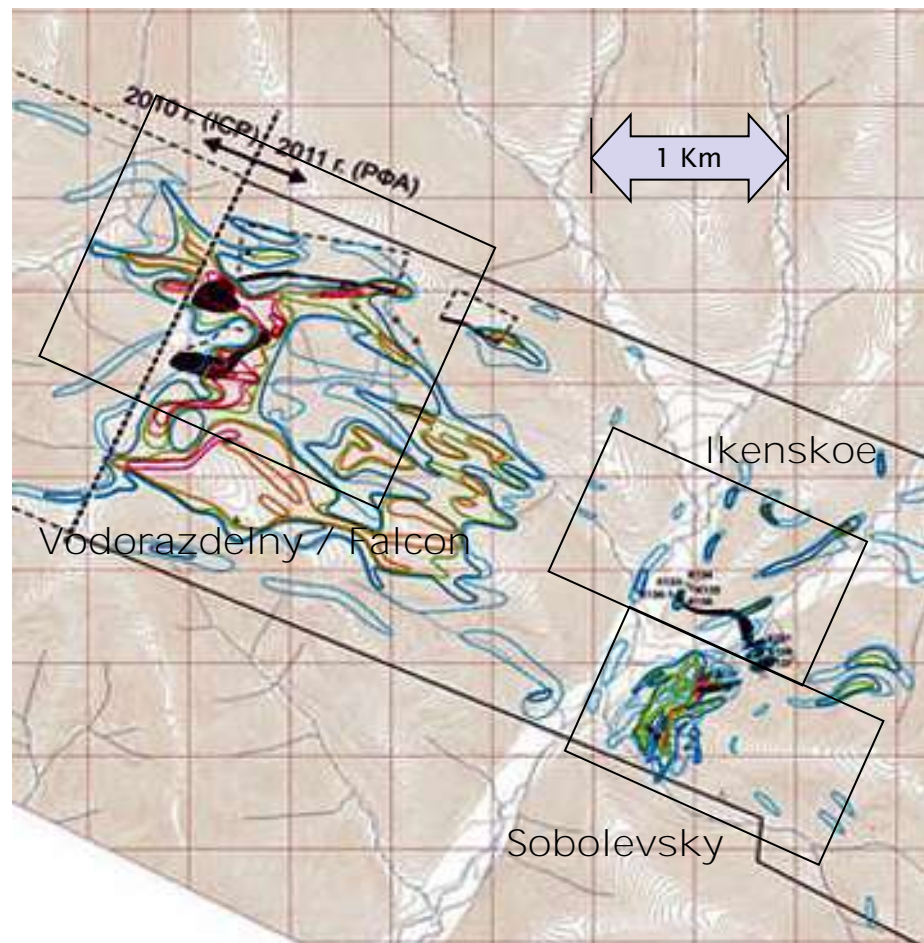

Kun-Manie 2011 Exploration Results

Soil Geochemical Sampling Programme

Kun-Manie Project Location

2011 Soil Geochemical Sampling Results

Central Area Of Krumkon Trend Soil Geochemical Sampling Results Vodorazdelny, Falcon, Ikenskoie and Sobolevsky

Eastern Area of Krumkon Trend Soil Geochemical Sampling Kubuk

Yan Hegde Soil Sampling Results