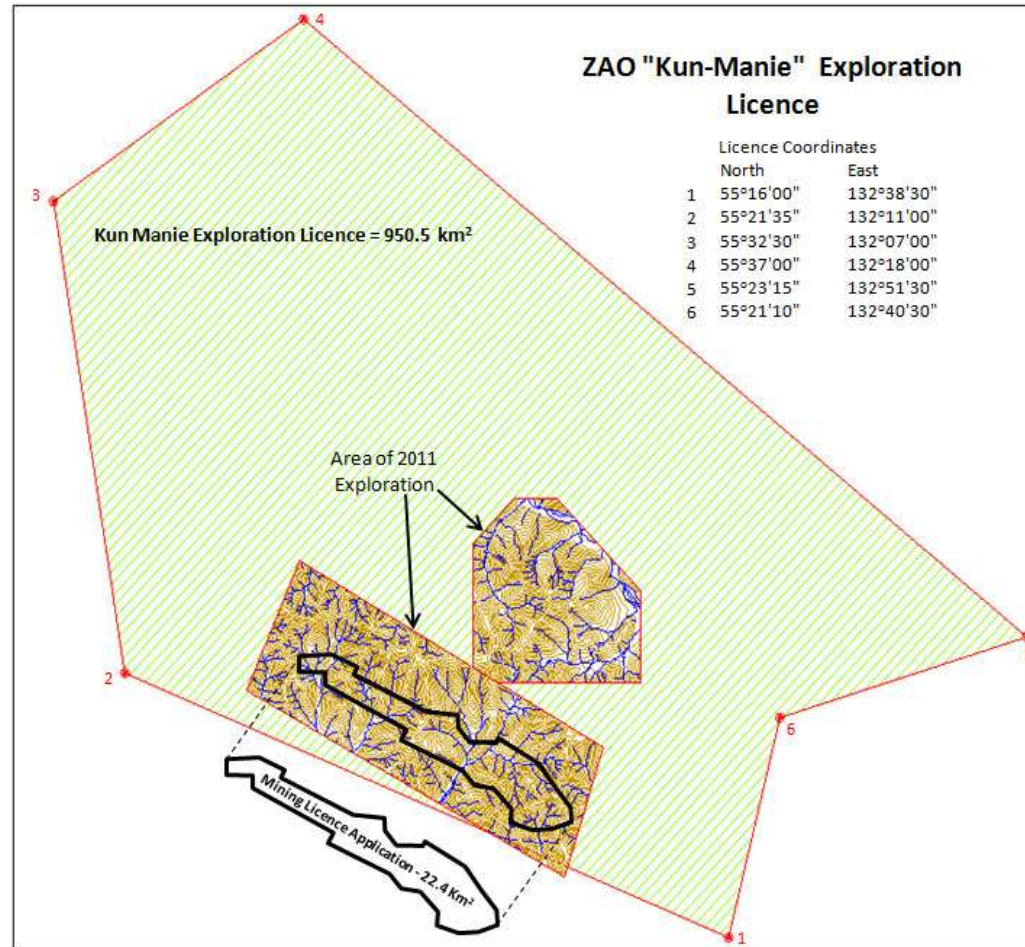

Kun-Manie 2011 Exploration Results

Soil Geochemical Sampling Programme

Kun-Manie Project Location

2011 Soil Geochemical Sampling Results

Central Area Of Krumkon Trend Soil Geochemical Sampling Results Vodorazdelny, Falcon, Ikenskoie and Sobolevsky

Eastern Area of Krumkon Trend Soil Geochemical Sampling Kubuk

Yan Hegde Soil Sampling Results