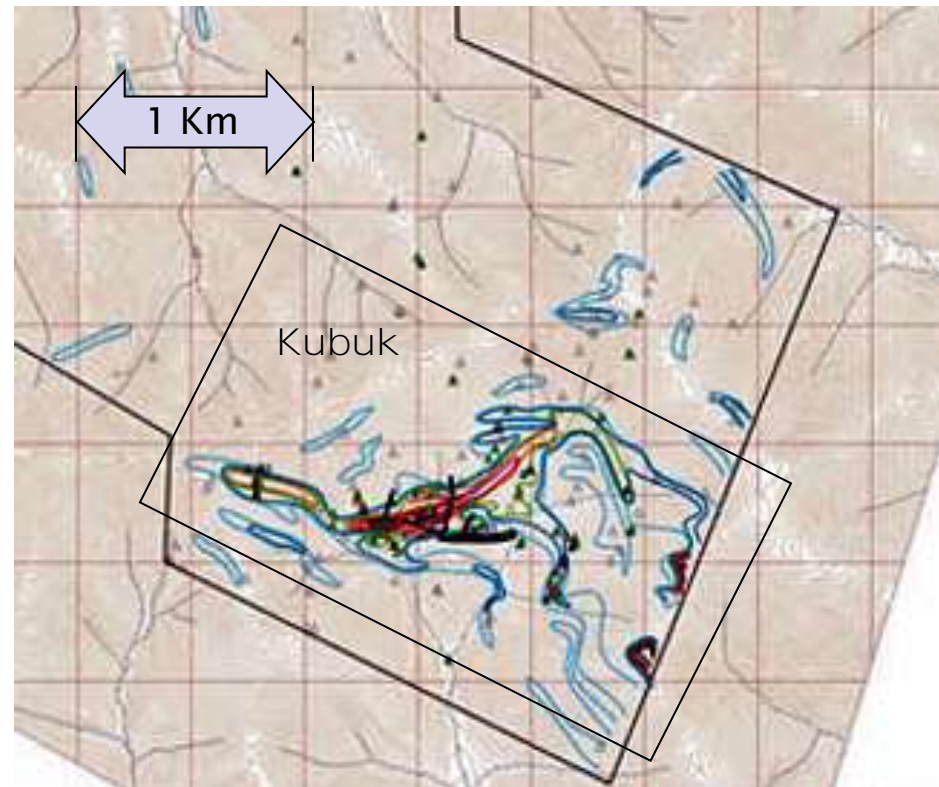

Kun-Manie 2011 Exploration Results

Soil Geochemical Sampling Programme

Kun-Manie Project Location

2011 Soil Geochemical Sampling Results

Central Area Of Krumkon Trend Soil Geochemical Sampling Results Vodorazdelny, Falcon, Ikenskoie and Sobolevsky

Eastern Area of Krumkon Trend Soil Geochemical Sampling Kubuk

Yan Hegde Soil Sampling Results