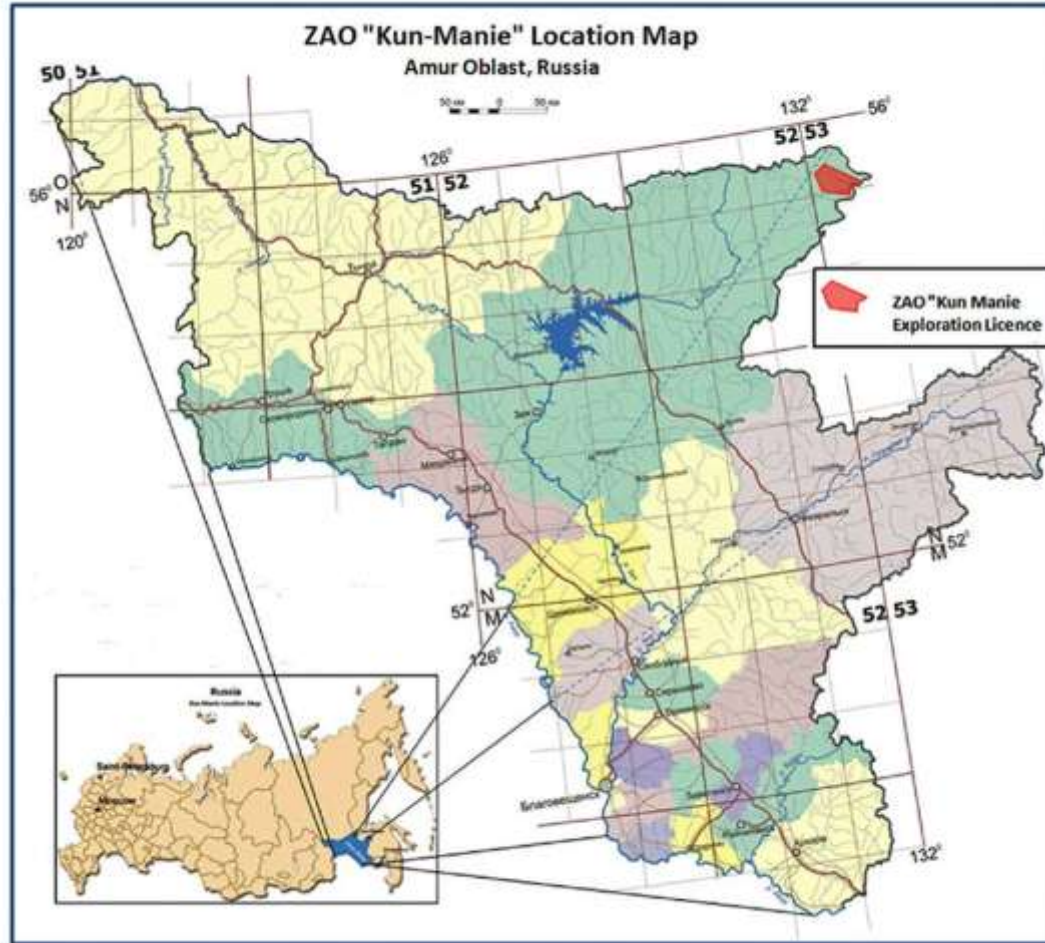

Kun-Manie 2011 Exploration Results

Soil Geochemical Sampling Programme

Kun-Manie Project Location

2011 Soil Geochemical Sampling Results

Central Area Of Krumkon Trend Soil Geochemical Sampling Results Vodorazdelny, Falcon, Ikenskoie and Sobolevsky

Eastern Area of Krumkon Trend Soil Geochemical Sampling Kubuk

Yan Hegde Soil Sampling Results