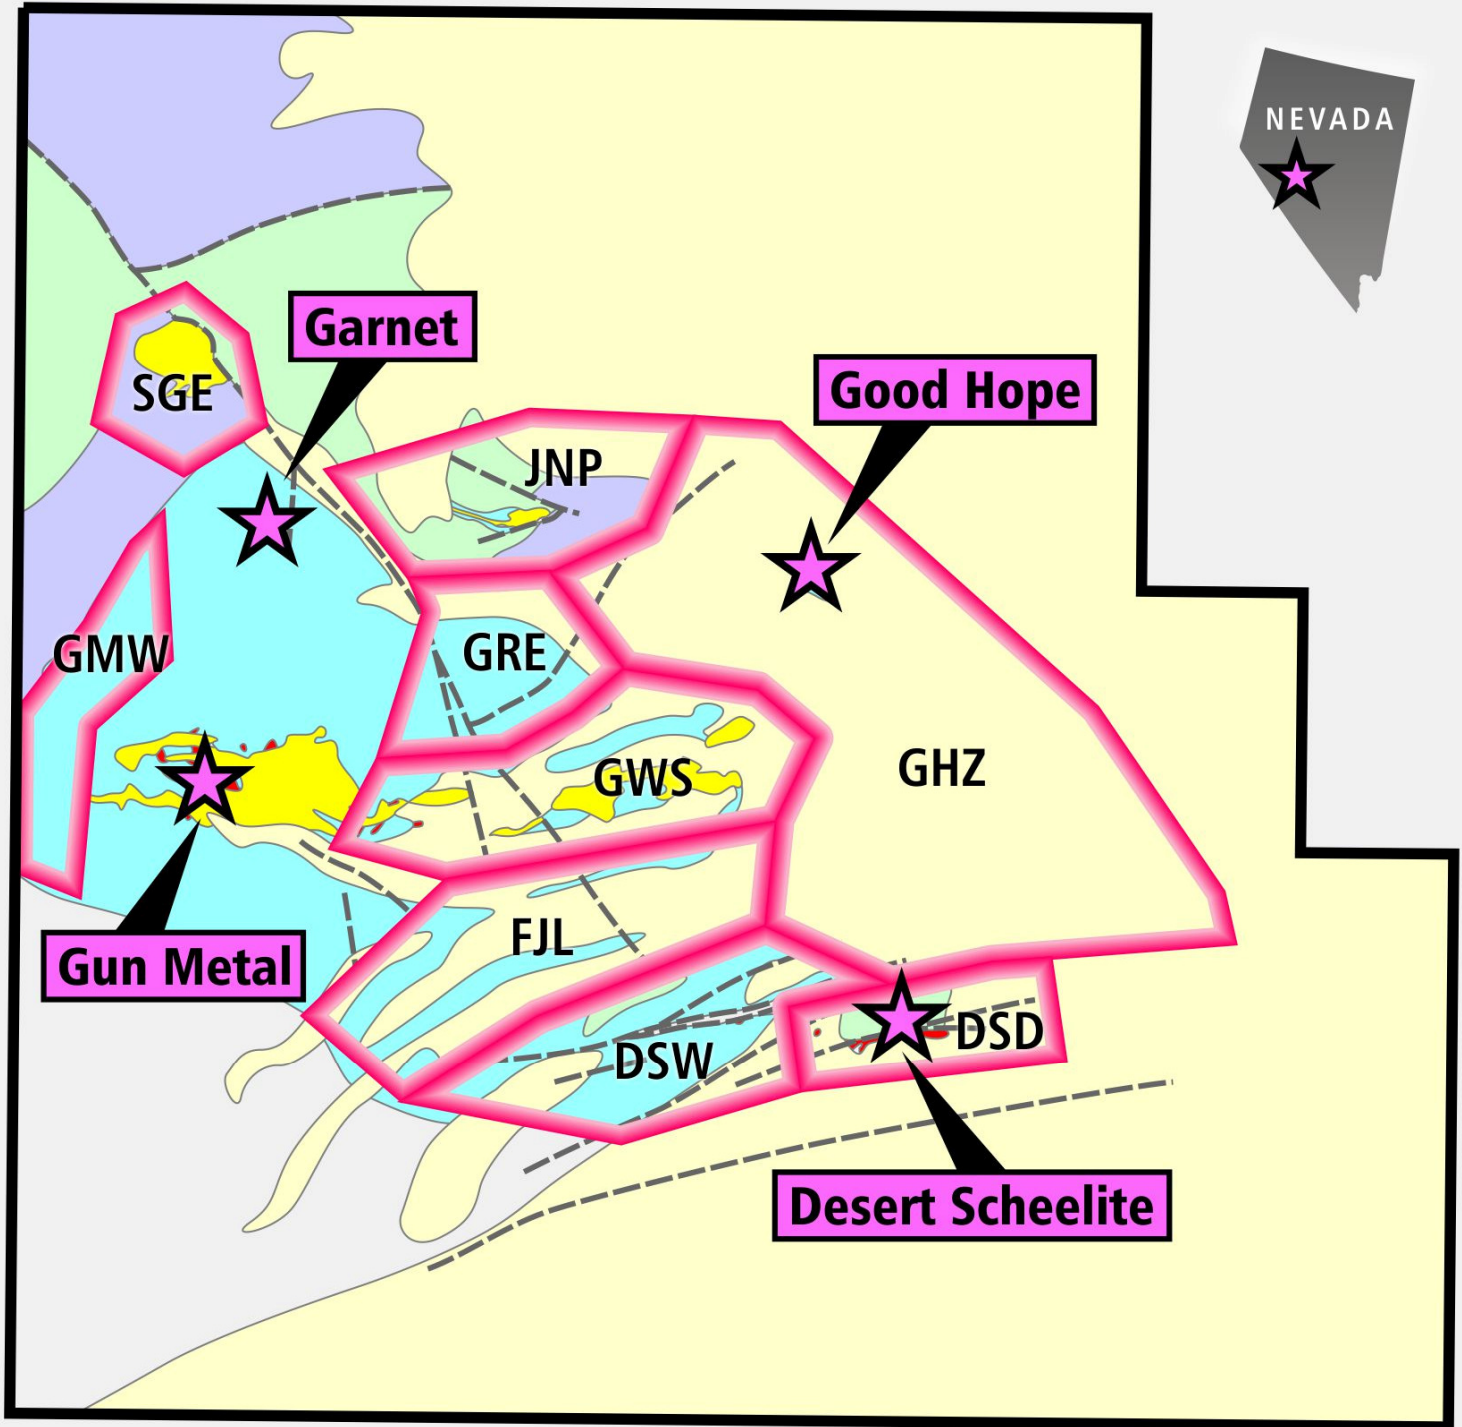

422000E

424000E

4250000N

4248000N

-  Tenement Boundary
-  TIER 2 Exploration Target

- | | | |
|---|----------------------------|----------------|
|  | Cover | } Target Rocks |
|  | Quartz Monzonite Intrusive | |
|  | Skarn | |
|  | Marble | |
|  | Metaclastics | |
|  | Limestone | } Host Rocks |