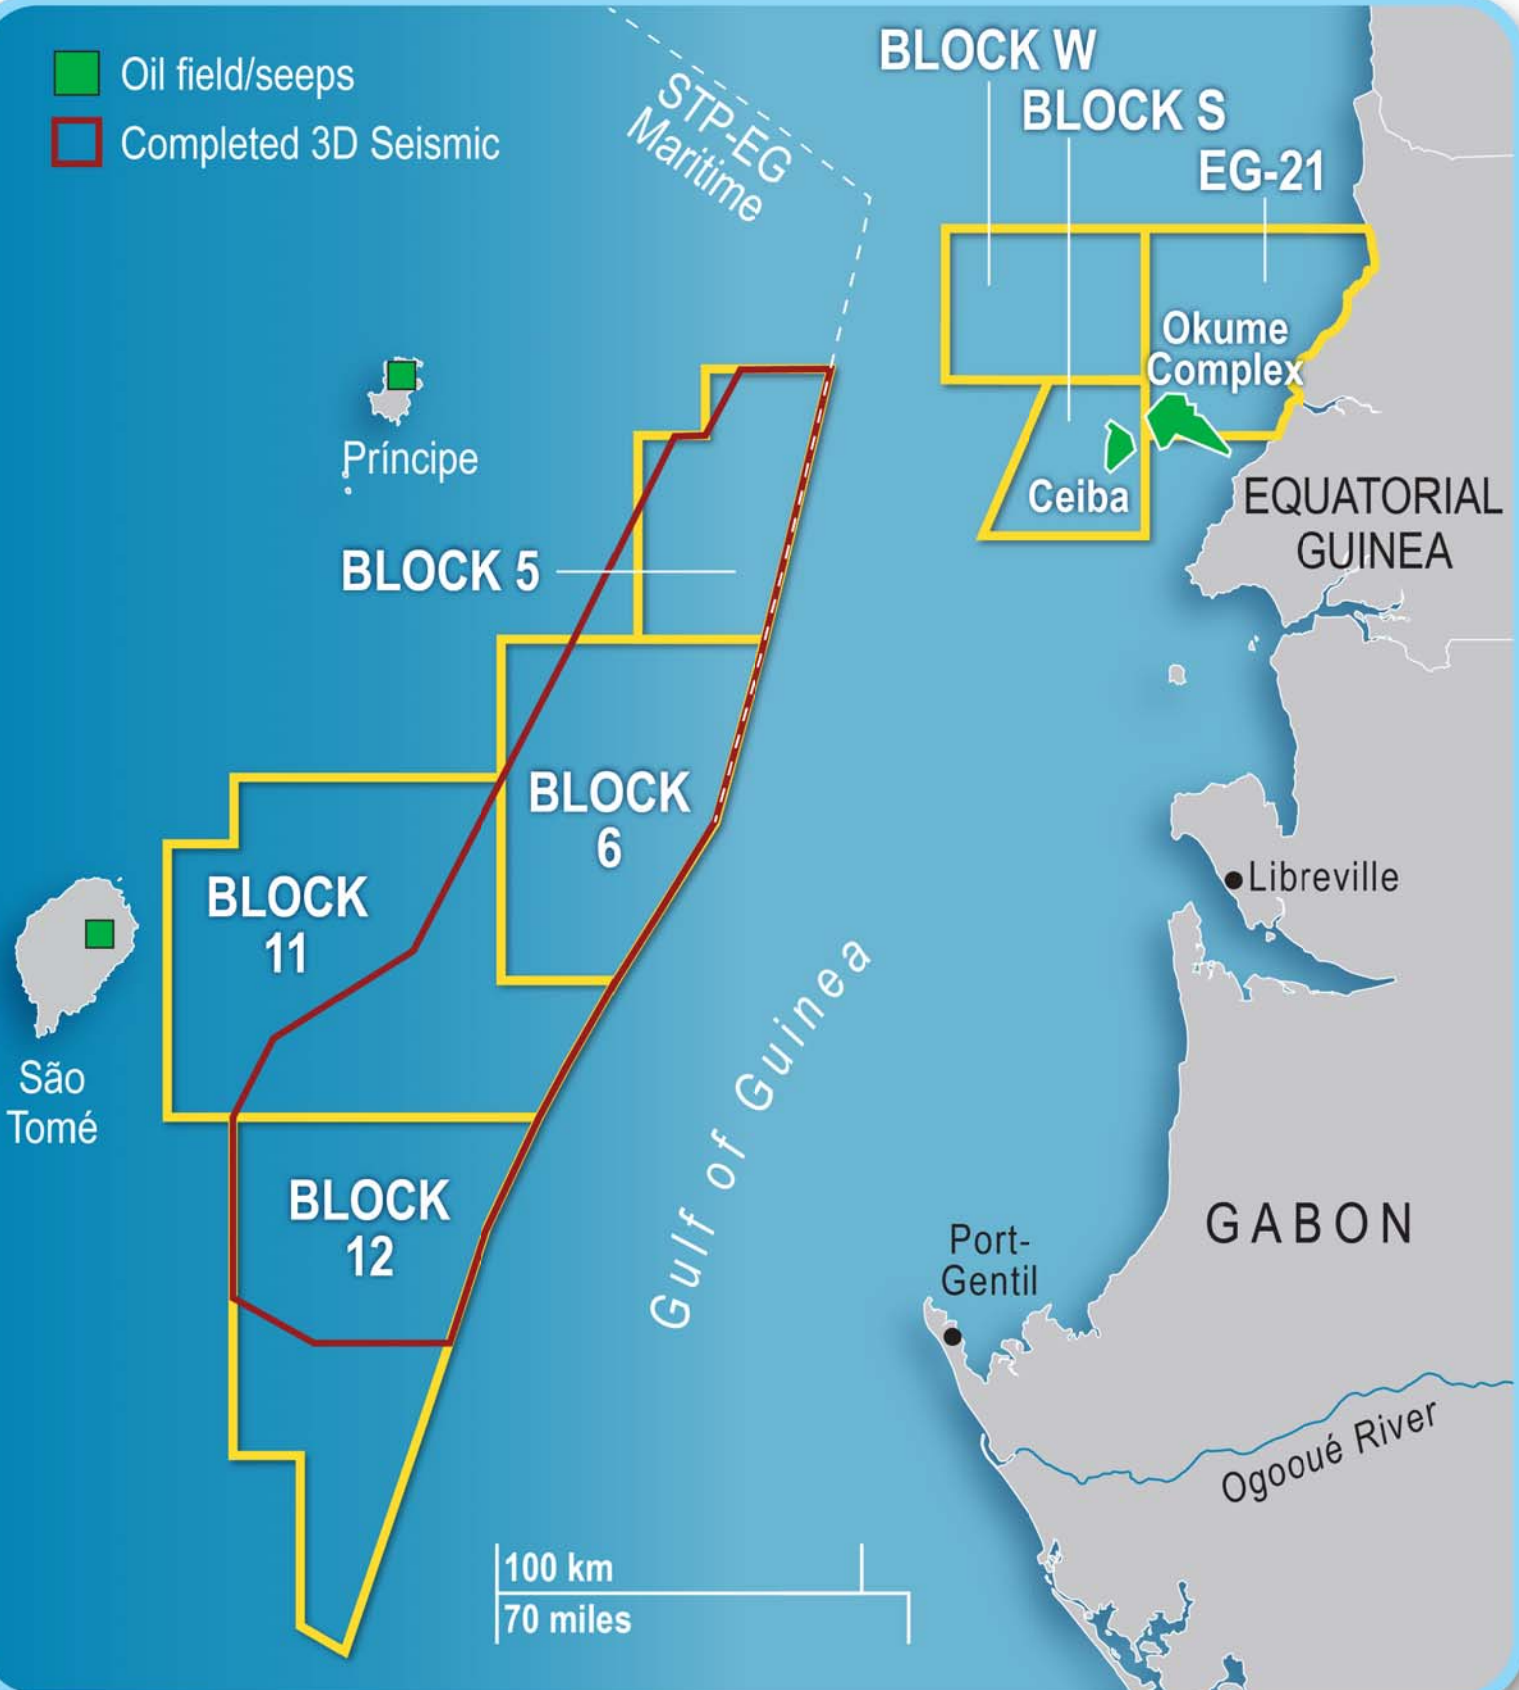

-  Oil field/seeps
-  Completed 3D Seismic

**BLOCK W**

**BLOCK S**

**EG-21**

Okume Complex

Ceiba

EQUATORIAL GUINEA

**BLOCK 5**

**BLOCK 6**

**BLOCK 11**

**BLOCK 12**

Gulf of Guinea

**GABON**

Ogooué River

100 km  
70 miles

São Tomé

Príncipe

Libreville

Port-Gentil