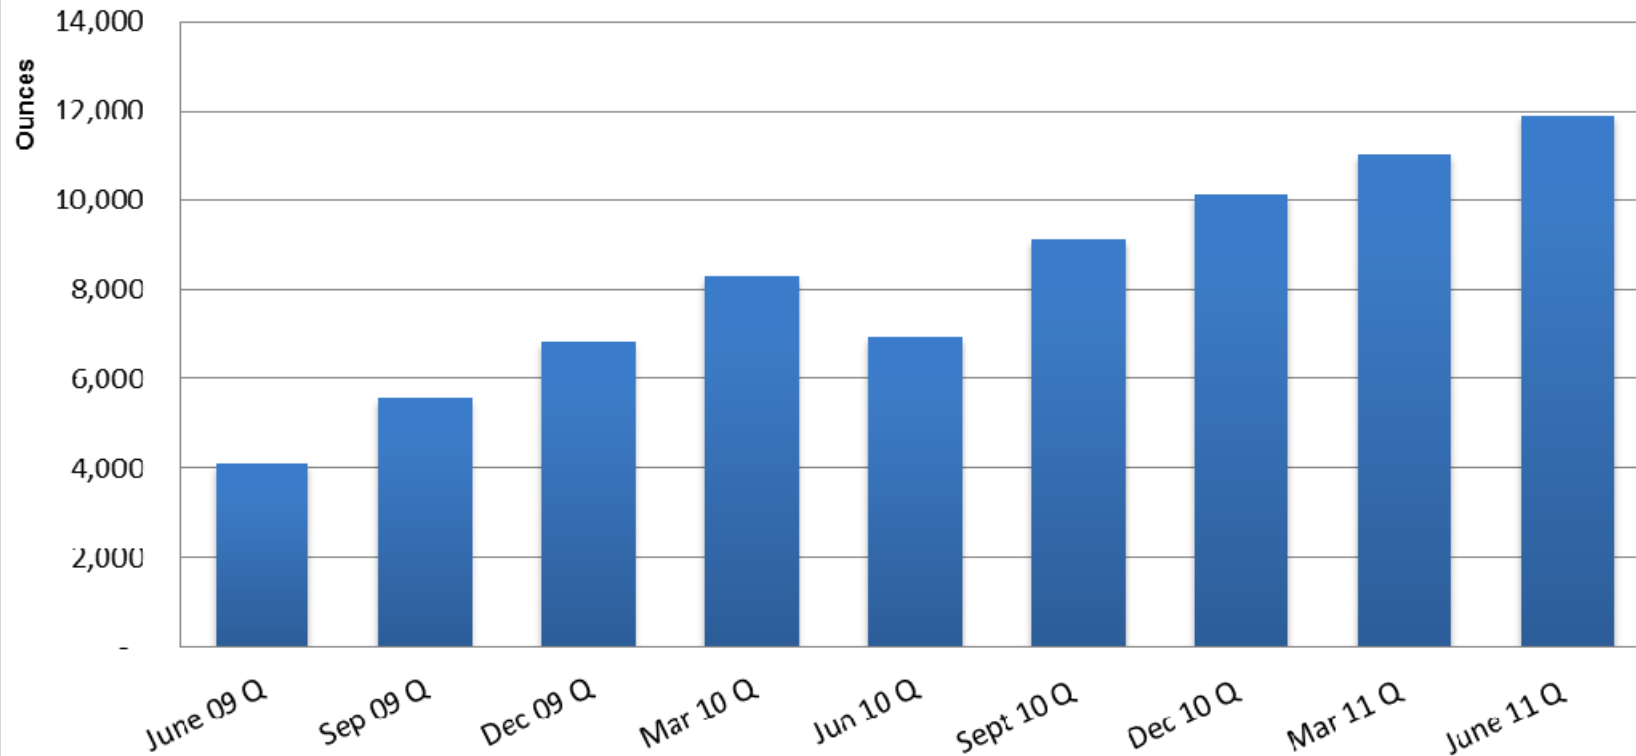

Sylvania Resources Quarterly production of 3E+Au (ounces)

The above graph includes 25% of CTRP's production