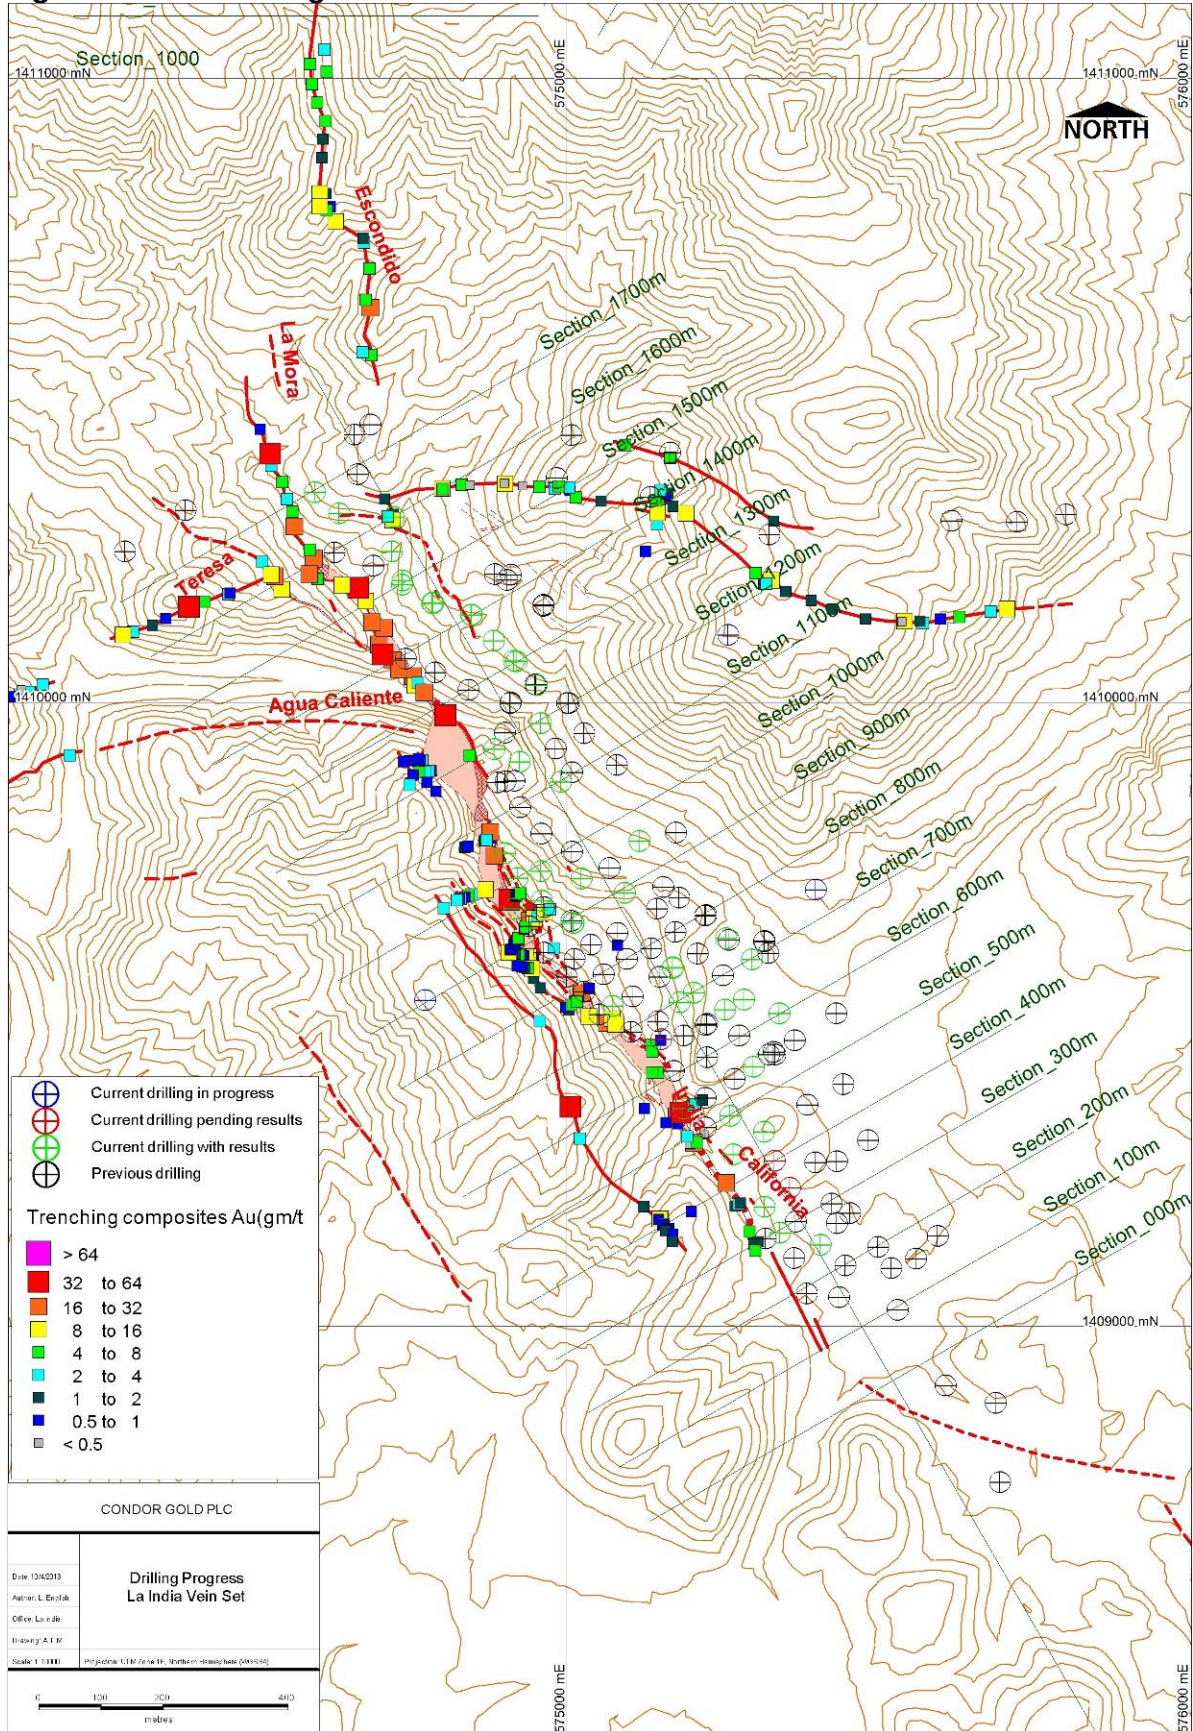

Figure 1. Location of the Drilling on the La India and America Vein Sets within the La India Project area.

Figure 2. Plan showing location of drill holes and cross-sections on La India Vein Set

Figure 3. Plan showing location of drill holes and cross-sections on the America Vein Set.