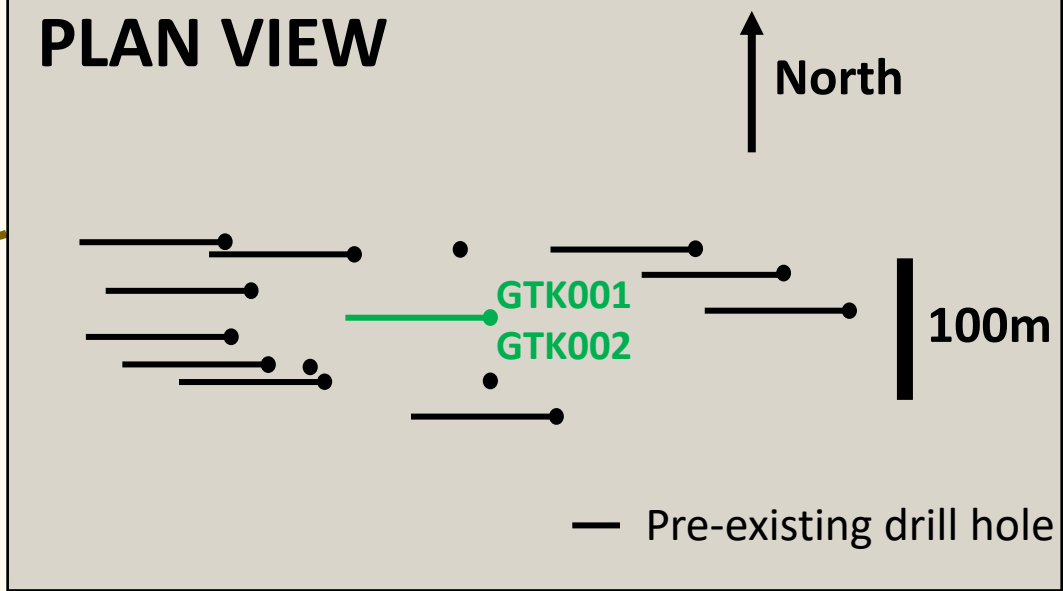

Cross Section 4077604mN (Looking North)

PLAN VIEW

Section shows a 100m window, looking 50m away and 50m towards

NO DRILLING

OPEN

- Historical drill holes (with assay intervals in blue)
- Rockfire drill holes (with assay intervals in green)