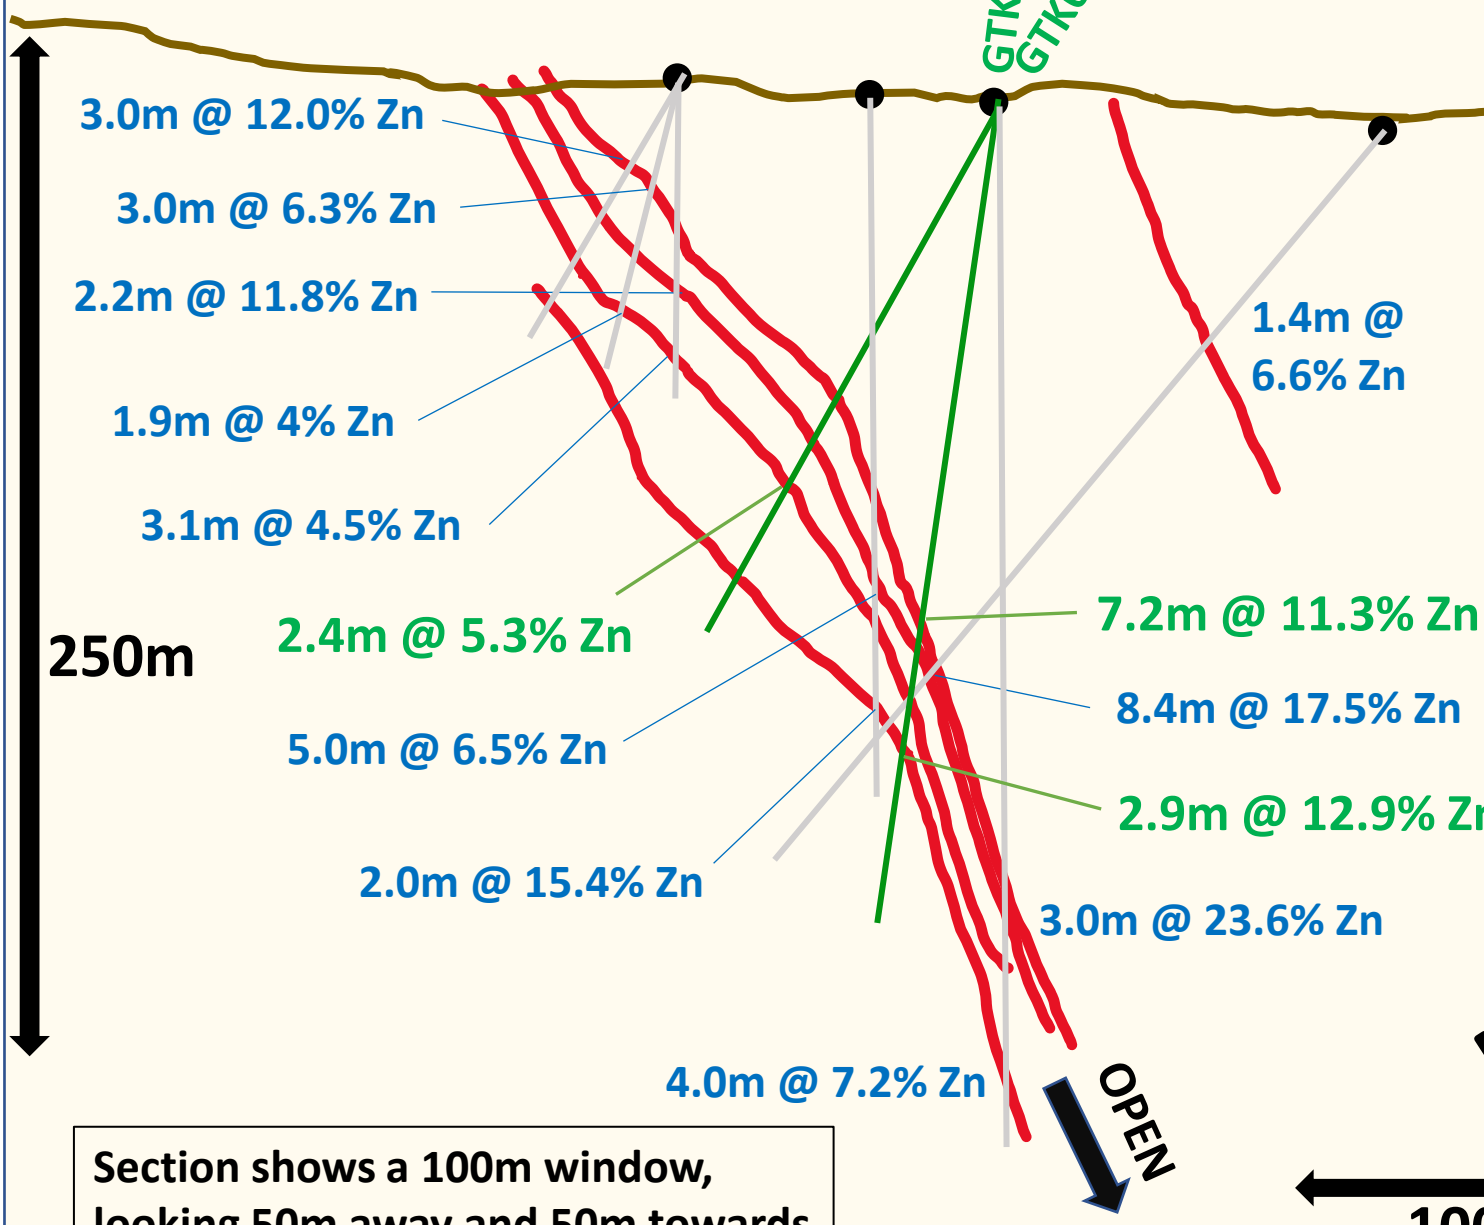

Cross Section 4077604mN (Looking North)

PLAN VIEW

Section shows a 100m window, looking 50m away and 50m towards

NO DRILLING

OPEN

- Historical drill holes (with assay intervals in blue)
- Rockfire drill holes (with assay intervals in green)