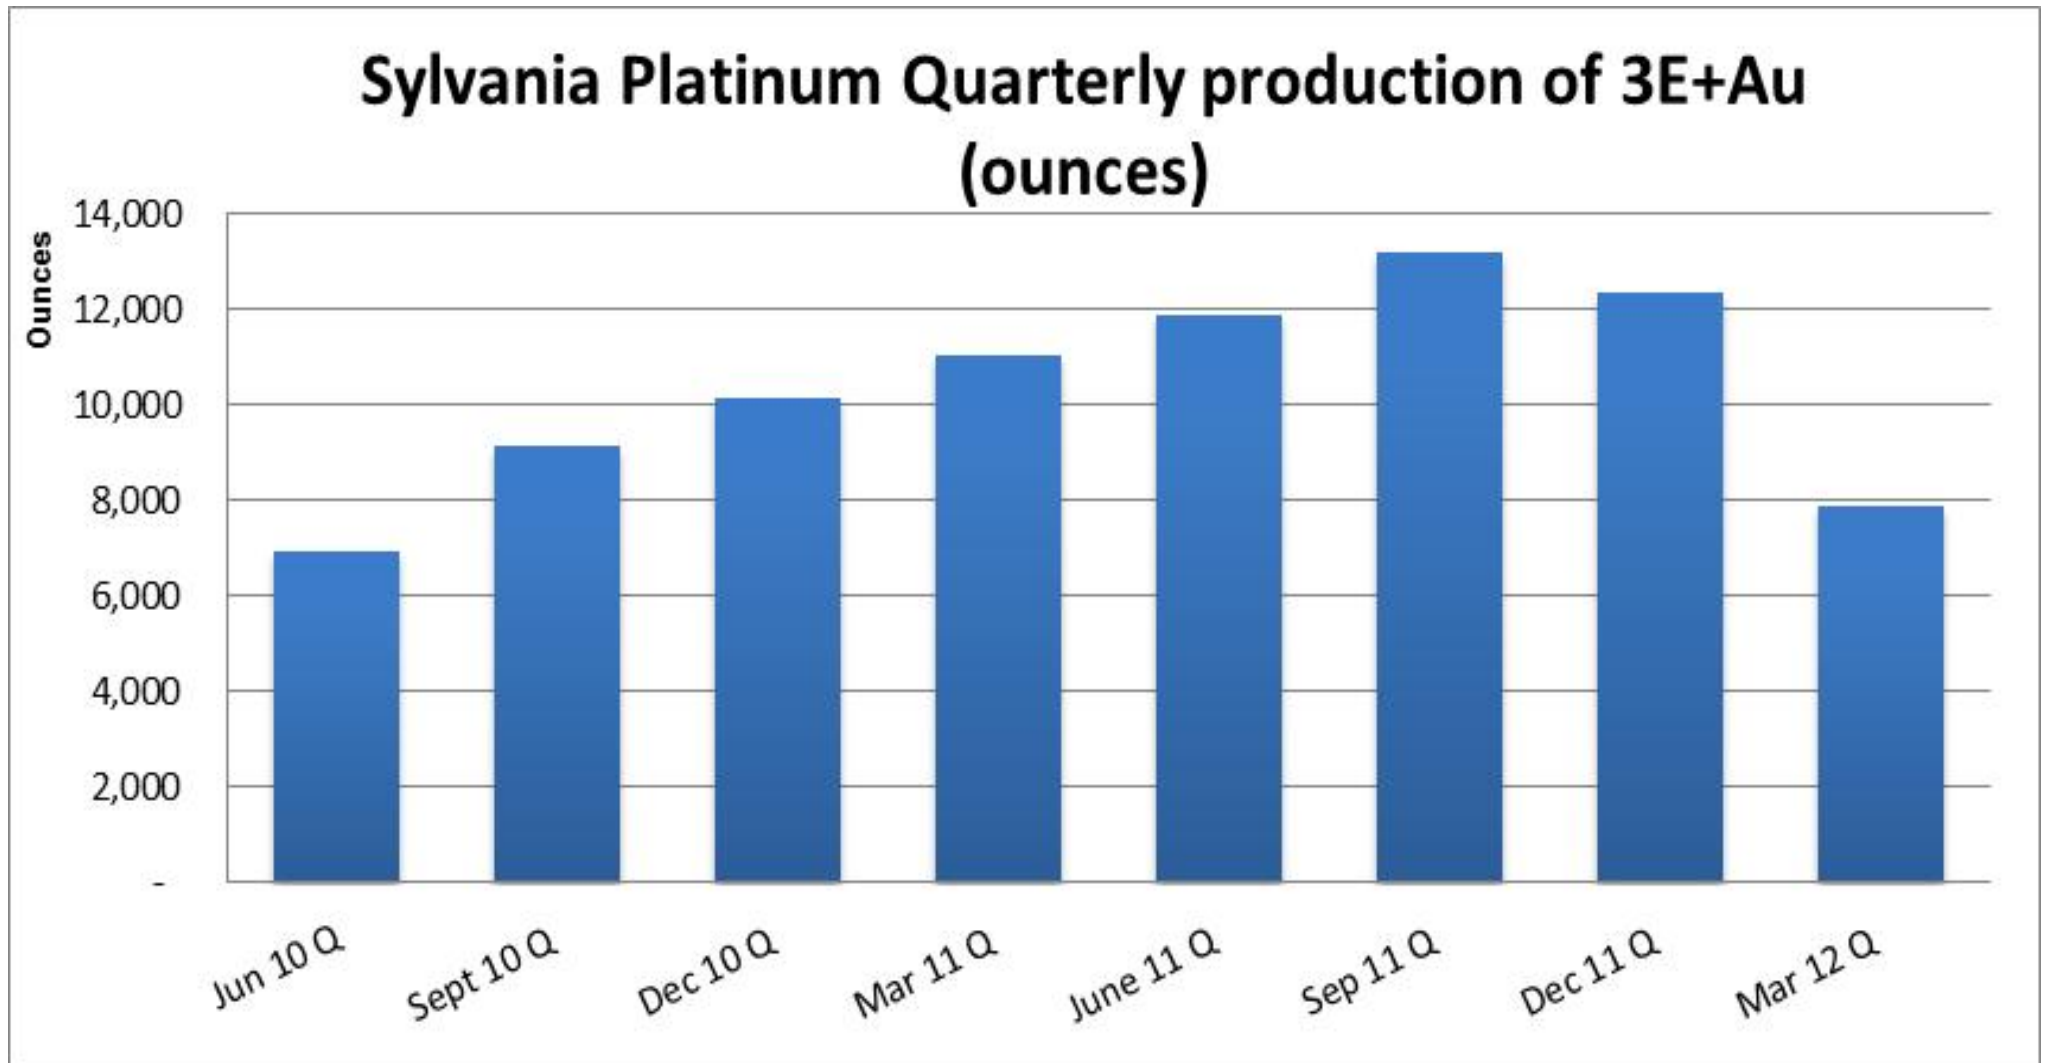

Total PGM Production for Sylvania Platinum

The above graph includes 25% of CTRP's production