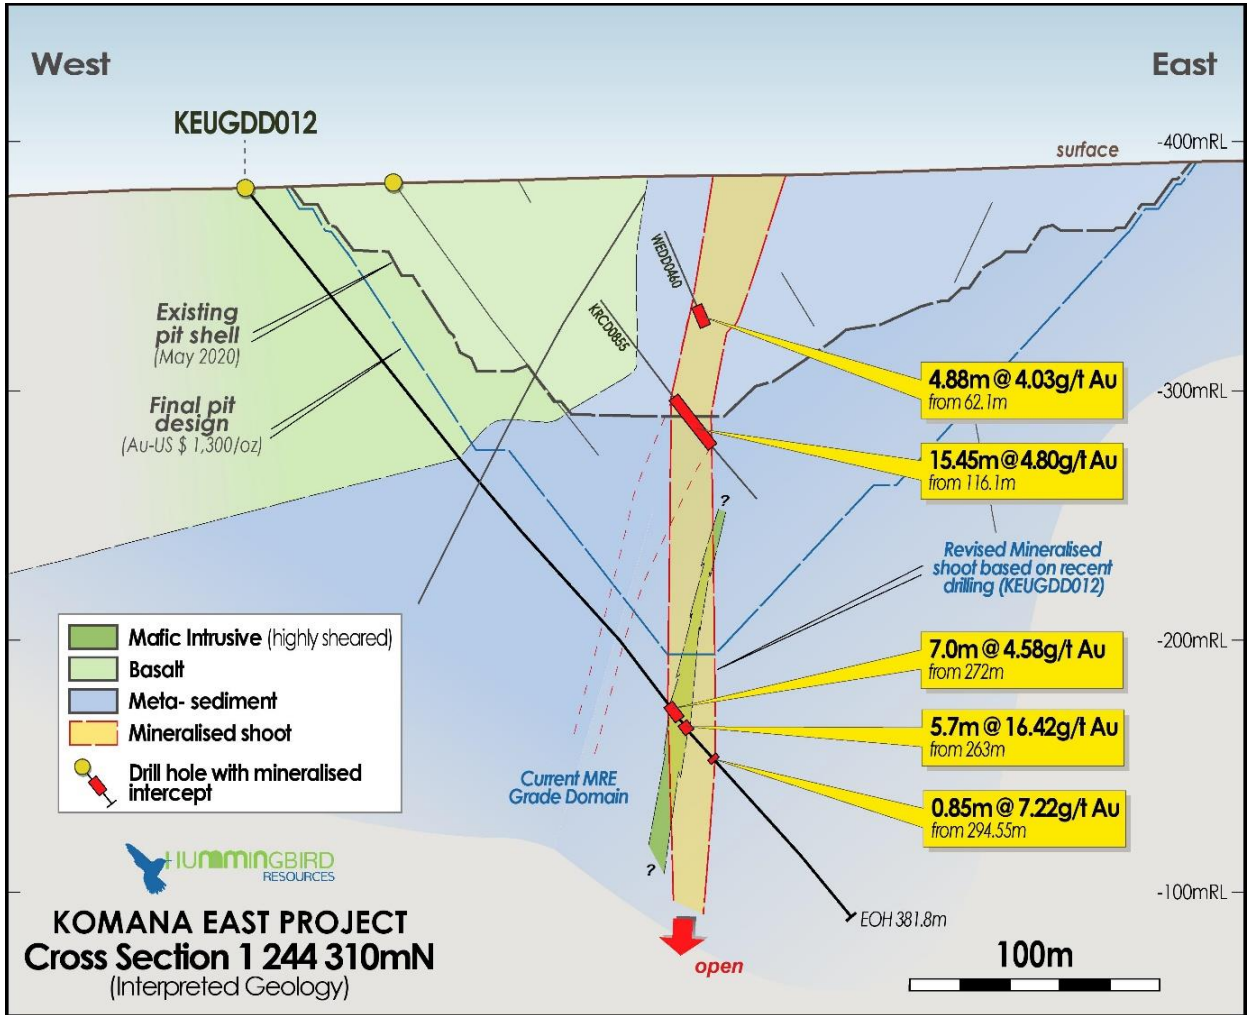

Drill intersects at Komana East Underground Deposit

Image of drill intersects at Sanioumale West Deposit [insert link here]

Location of the Company's greenfield exploration targets for 2020