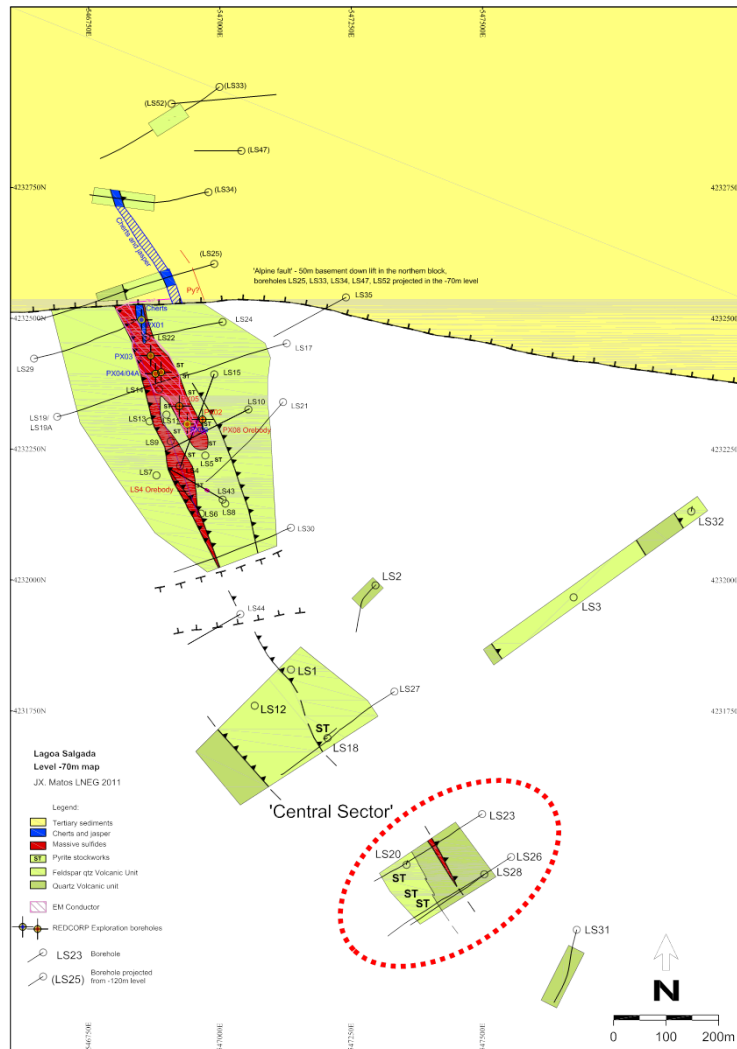

Lagoa Salgada Location In Portugal

Map Of LS-1 & Central Sector Location

Geological Profiles of Holes LS20 and LS23

LAGOA SALGADA PROJECT
SW Sector

Redcorp

Geological Profile LS20-LS23