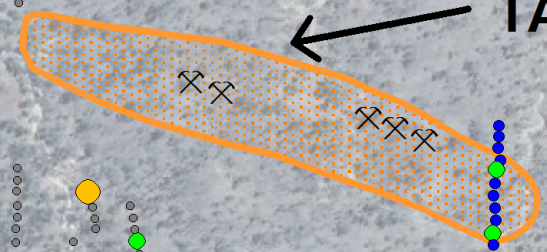

Double Event Gold Prospect  
Charters Towers, QLD, Australia

OPEN

OPEN

TARGET ZONES

UNDRILLED

Rockfire drilling  
November 2018  
including: 3m @ 10.04

TARGET ZONES

Rockfire drilling  
June 2018  
including: 2m @ 4.0 g/t Au

OPEN

Soil sampling legend

- 0 - 5 ppb Au
- 5 - 10 ppb Au
- 10 - 20 ppb Au
- 20 - 30 ppb Au
- 30 - 50 ppb Au
- above 50 ppb Au

7757500 mN

N

Map projection: MGA 94  
Produced by: Edward S. K. Fry

Kookaburra EPM 26705

Lighthouse EPM 25617

1 km

44000 mE

441000 mE

442000 mE