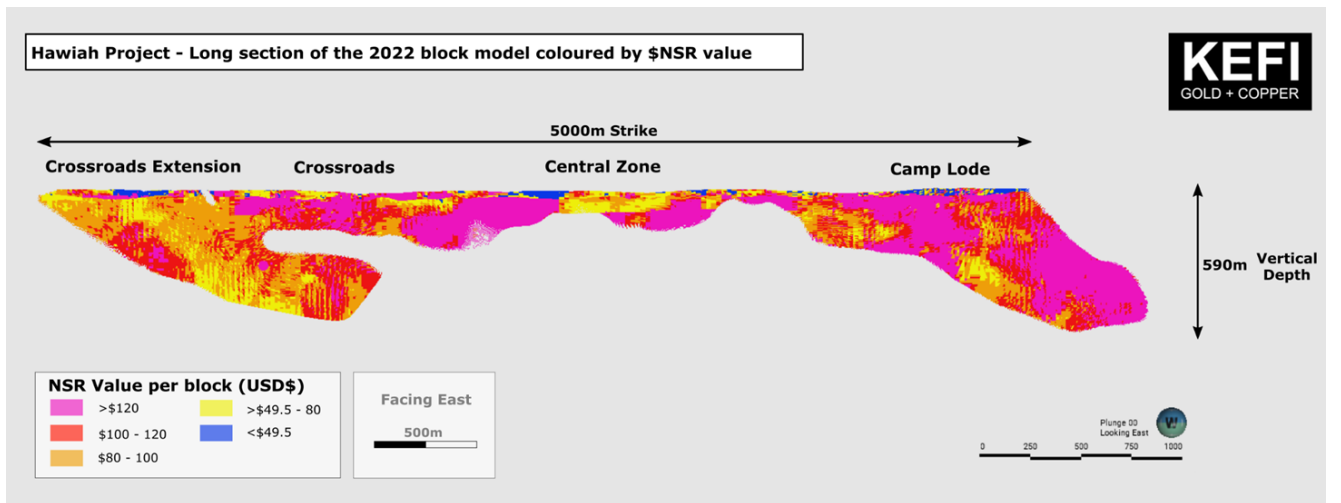

KEFI Gold and Copper plc

Positive PFS and Associated Studies for Hawiah Copper-Gold Project ("Hawiah")

Appendix B – Diagrams

General Location Map for Hawiah

Plan showing Al-Godeyer and Hawiah gossans in relation to ELs

Hawiah Project Preliminary Block Plan Layout

Long section of Hawiah deposit displaying resource classification and the open pit locations

Long section of the Hawiah deposit displaying Resource NSR values within the Block Model