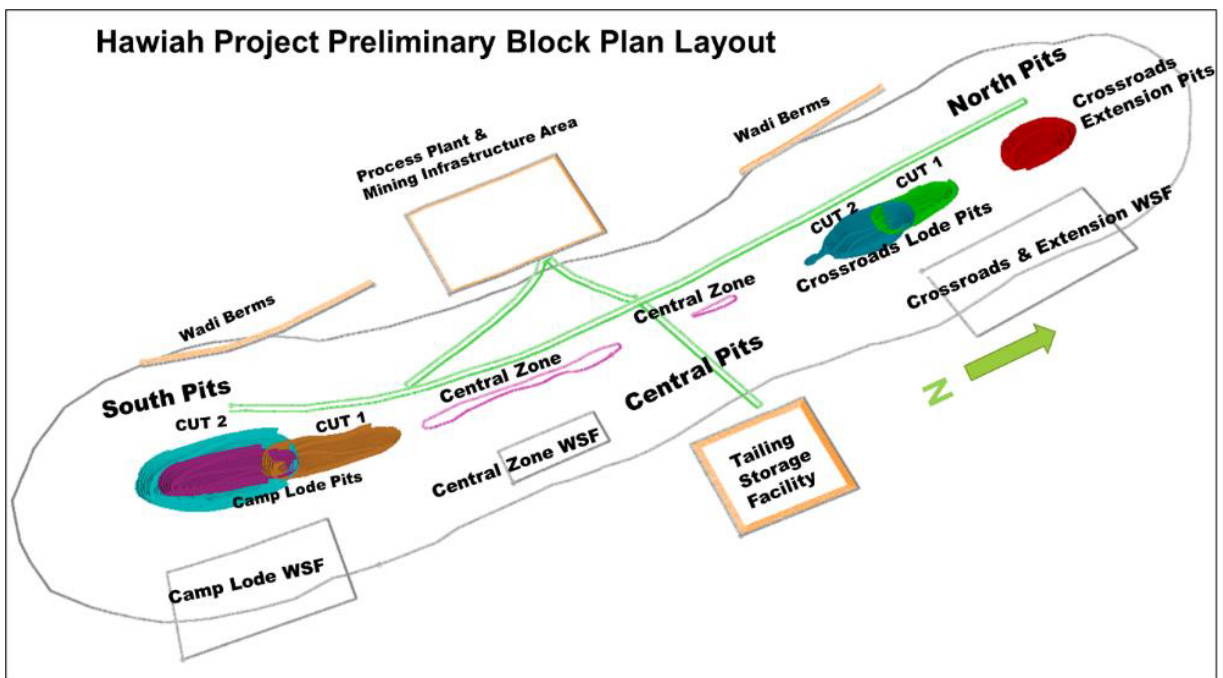

KEFI Gold and Copper plc

Positive PFS and Associated Studies for Hawiah Copper-Gold Project ("Hawiah")

Appendix B – Diagrams

General Location Map for Hawiah

Plan showing Al-Godeyer and Hawiah gossans in relation to ELs

Hawiah Project Preliminary Block Plan Layout

Long section of Hawiah deposit displaying resource classification and the open pit locations

Long section of the Hawiah deposit displaying Resource NSR values within the Block Model