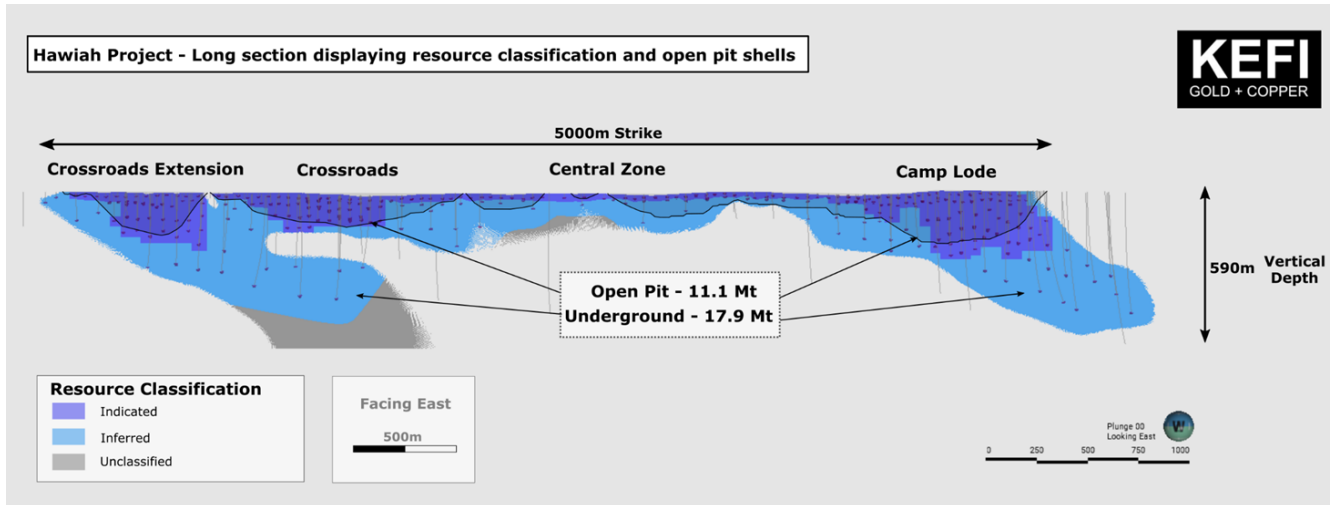

KEFI Gold and Copper plc

Positive PFS and Associated Studies for Hawiah Copper-Gold Project ("Hawiah")

Appendix B – Diagrams

General Location Map for Hawiah

Plan showing Al-Godeyer and Hawiah gossans in relation to ELs

Hawiah Project Preliminary Block Plan Layout

Long section of Hawiah deposit displaying resource classification and the open pit locations

Long section of the Hawiah deposit displaying Resource NSR values within the Block Model