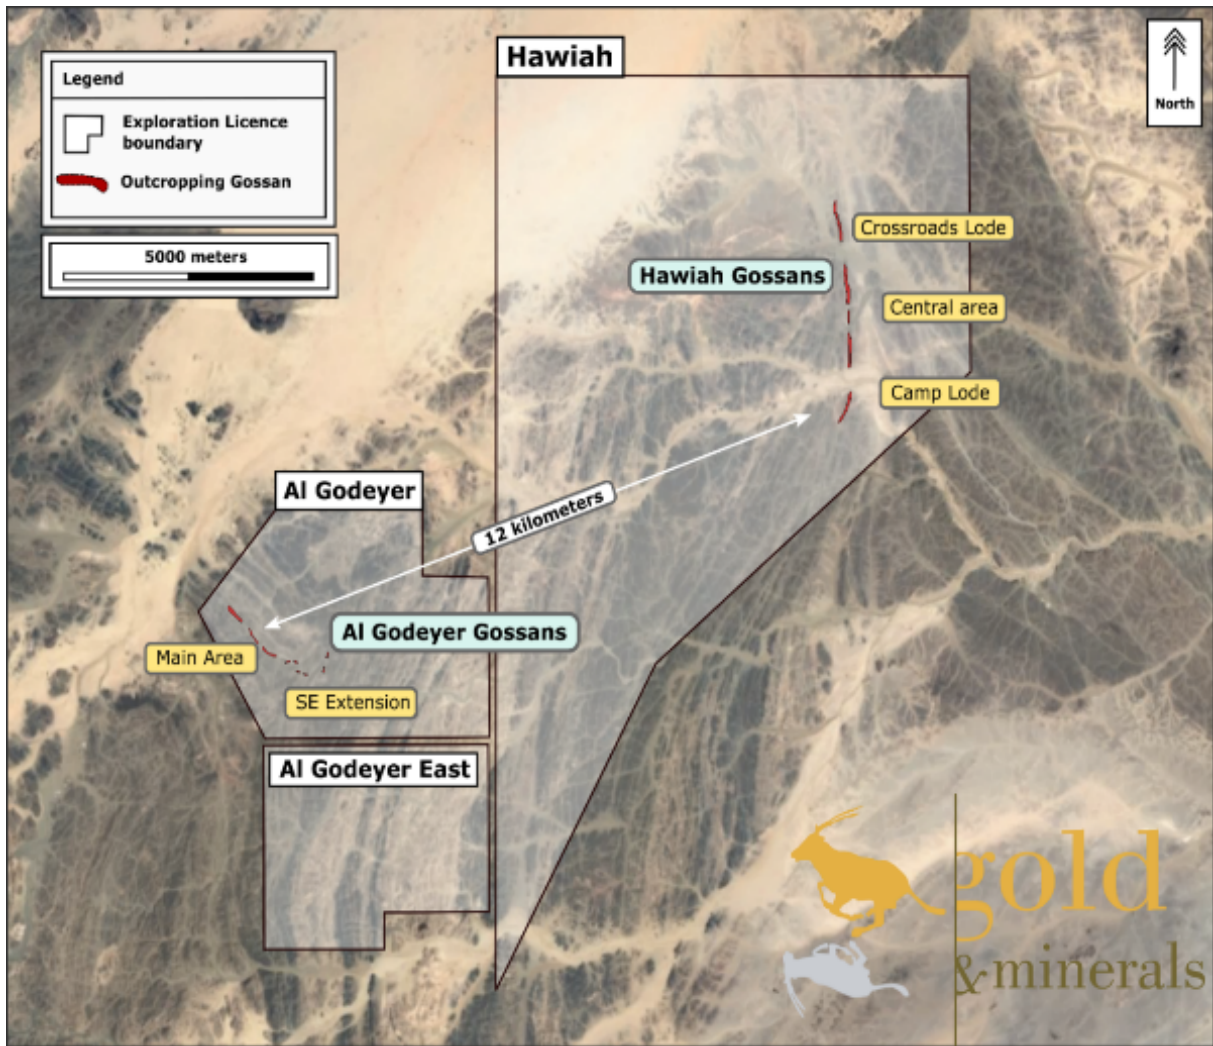

KEFI Gold and Copper plc

Positive PFS and Associated Studies for Hawiah Copper-Gold Project ("Hawiah")

Appendix B – Diagrams

General Location Map for Hawiah

Plan showing Al-Godeyer and Hawiah gossans in relation to ELs

Hawiah Project Preliminary Block Plan Layout

Long section of Hawiah deposit displaying resource classification and the open pit locations

Long section of the Hawiah deposit displaying Resource NSR values within the Block Model