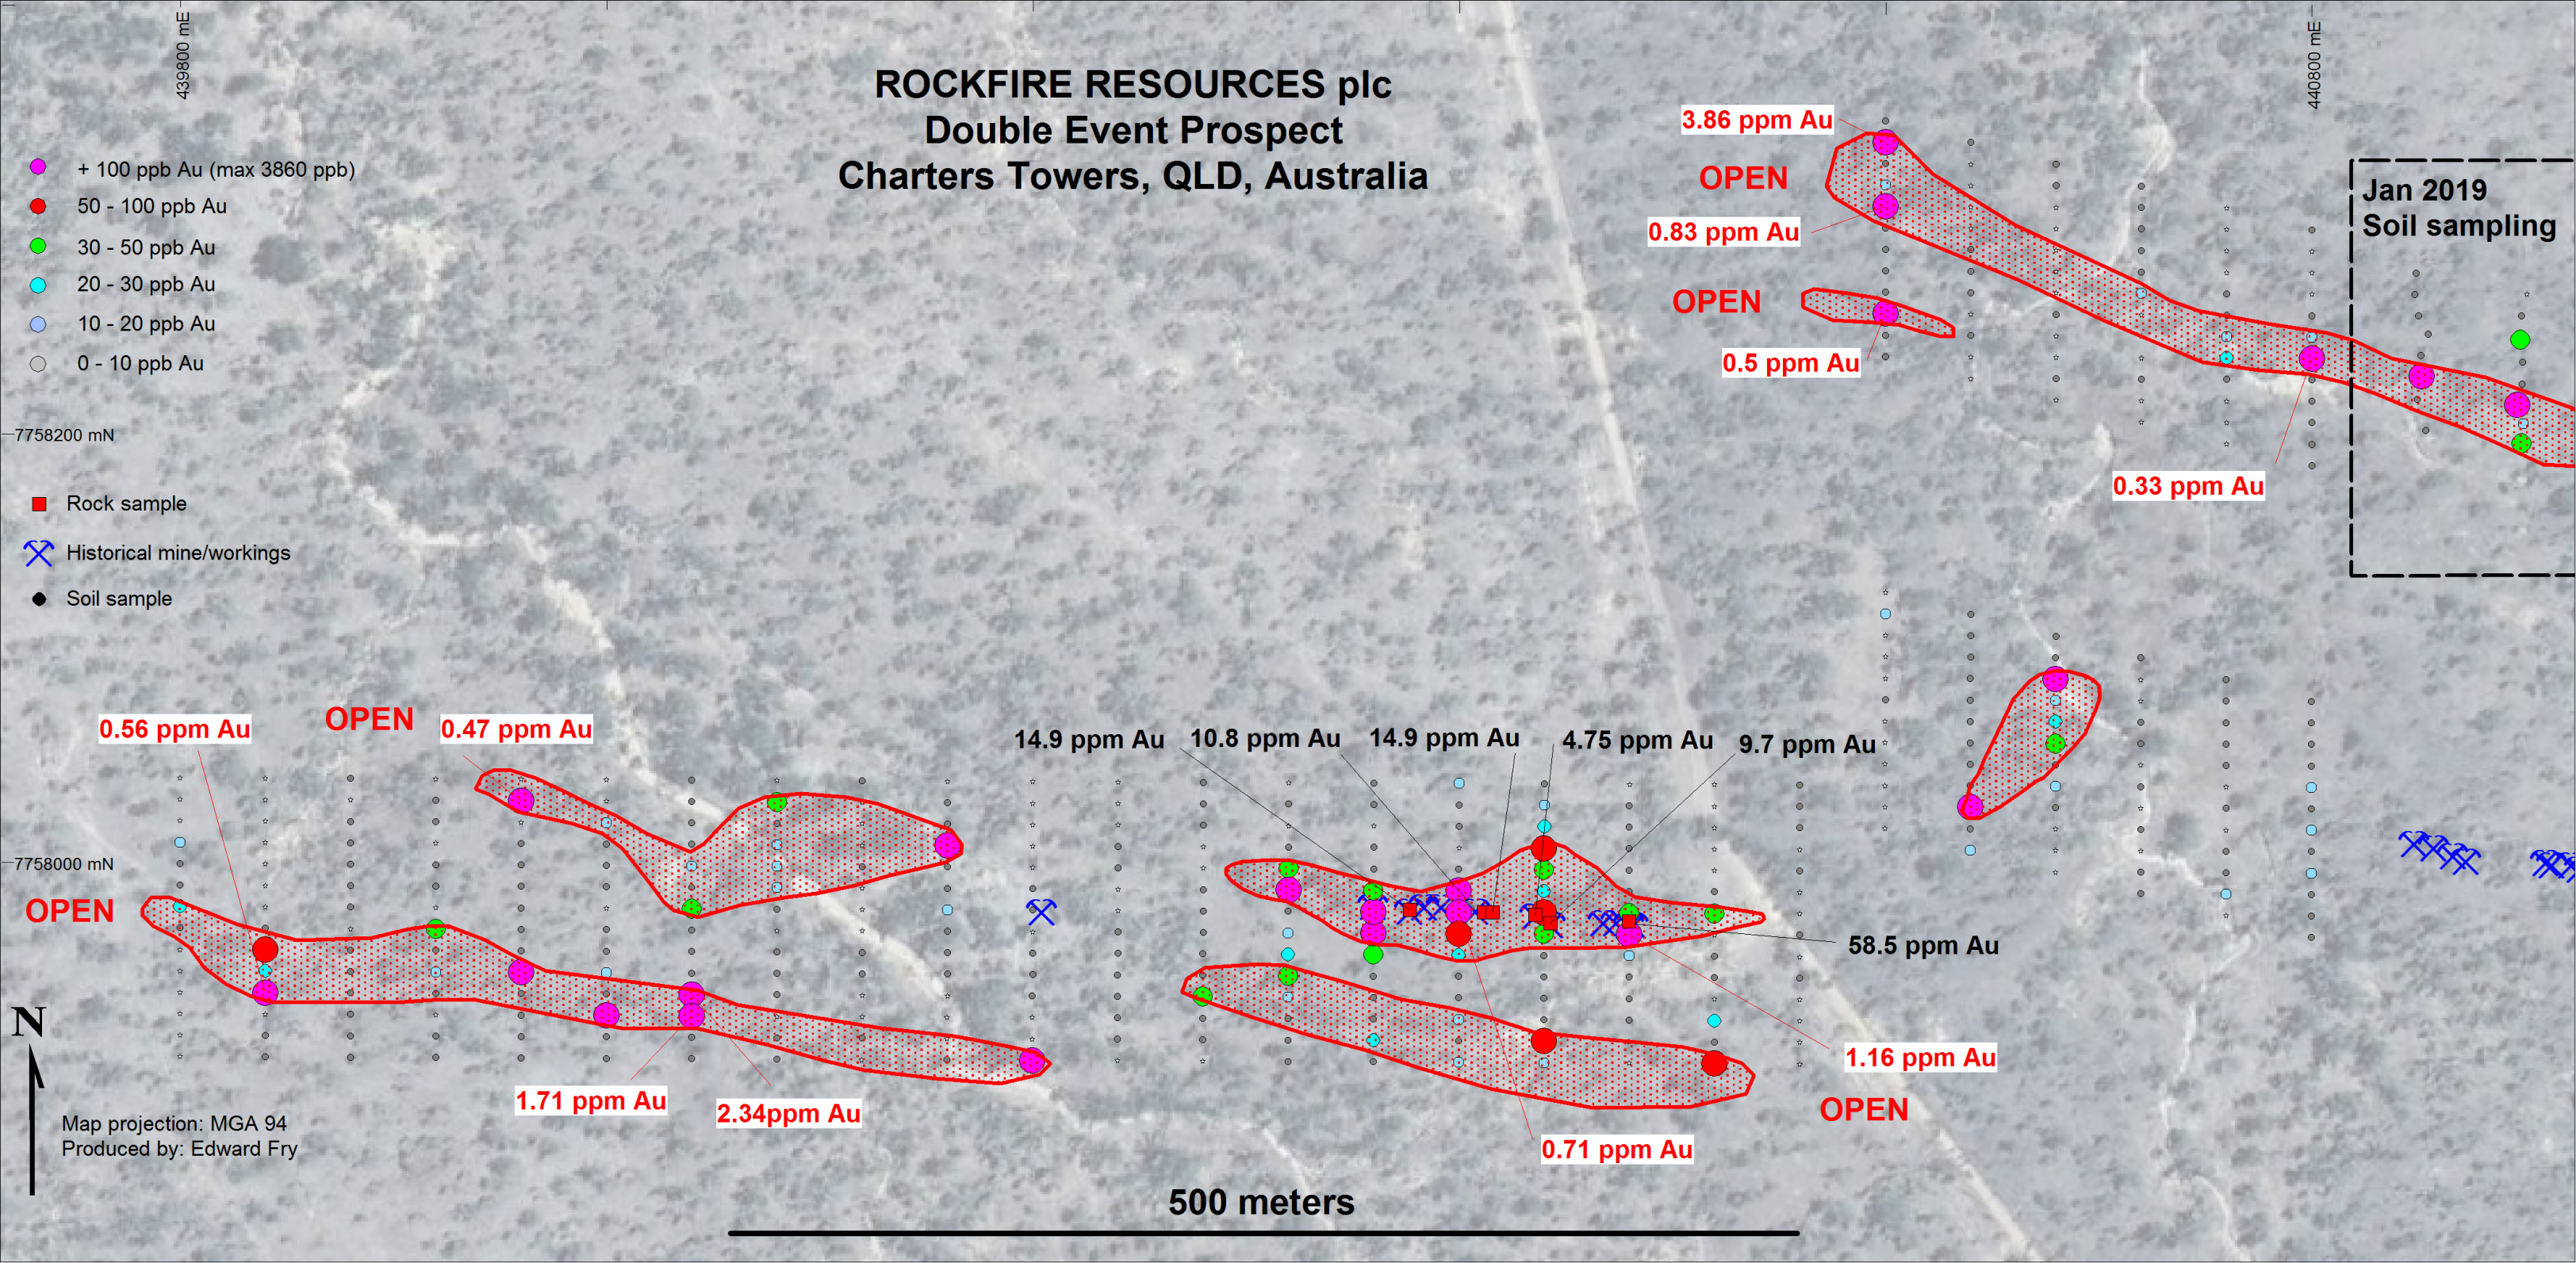

# ROCKFIRE RESOURCES plc Double Event Prospect Charters Towers, QLD, Australia

- + 100 ppb Au (max 3860 ppb)
- 50 - 100 ppb Au
- 30 - 50 ppb Au
- 20 - 30 ppb Au
- 10 - 20 ppb Au
- 0 - 10 ppb Au

- Rock sample
- ✂ Historical mine/workings
- Soil sample

Map projection: MGA 94  
Produced by: Edward Fry

500 meters