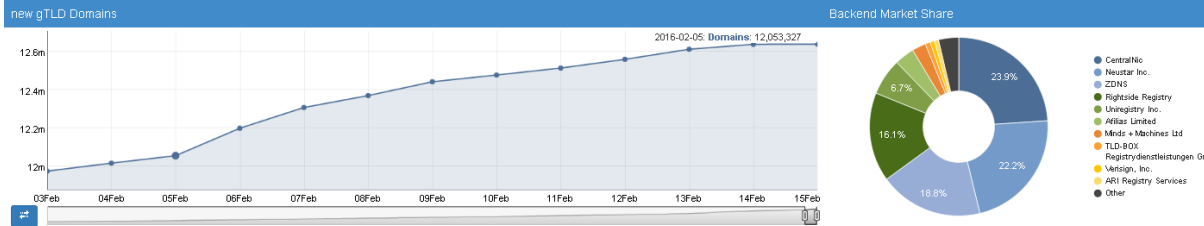

# Screenshot No.1: Registry Backend breakdown

Registry Backend Overview		
Domains:	TLDs:	Registry Backends:
12,713,839	911	37

Join 15,000 resellers

Much more than a backend service

We've got your back...