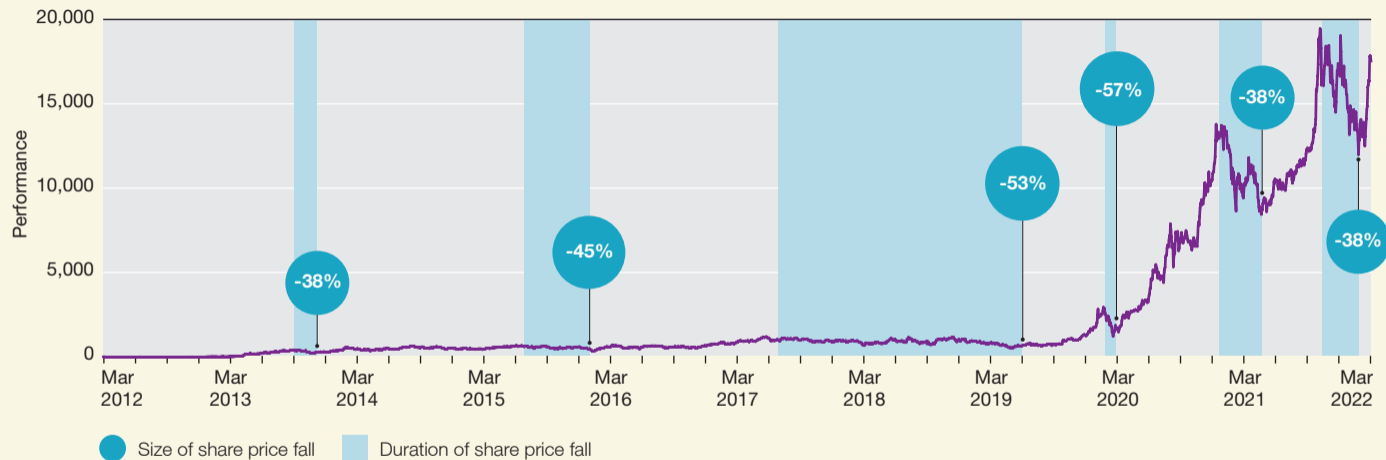

## Tesla Performance and Selected Drawdowns

Source: Eikon content from Refinitiv. Performance calculated daily from 31 March 2012 to 31 March 2022, sterling.

Past performance is not a guide to future performance.